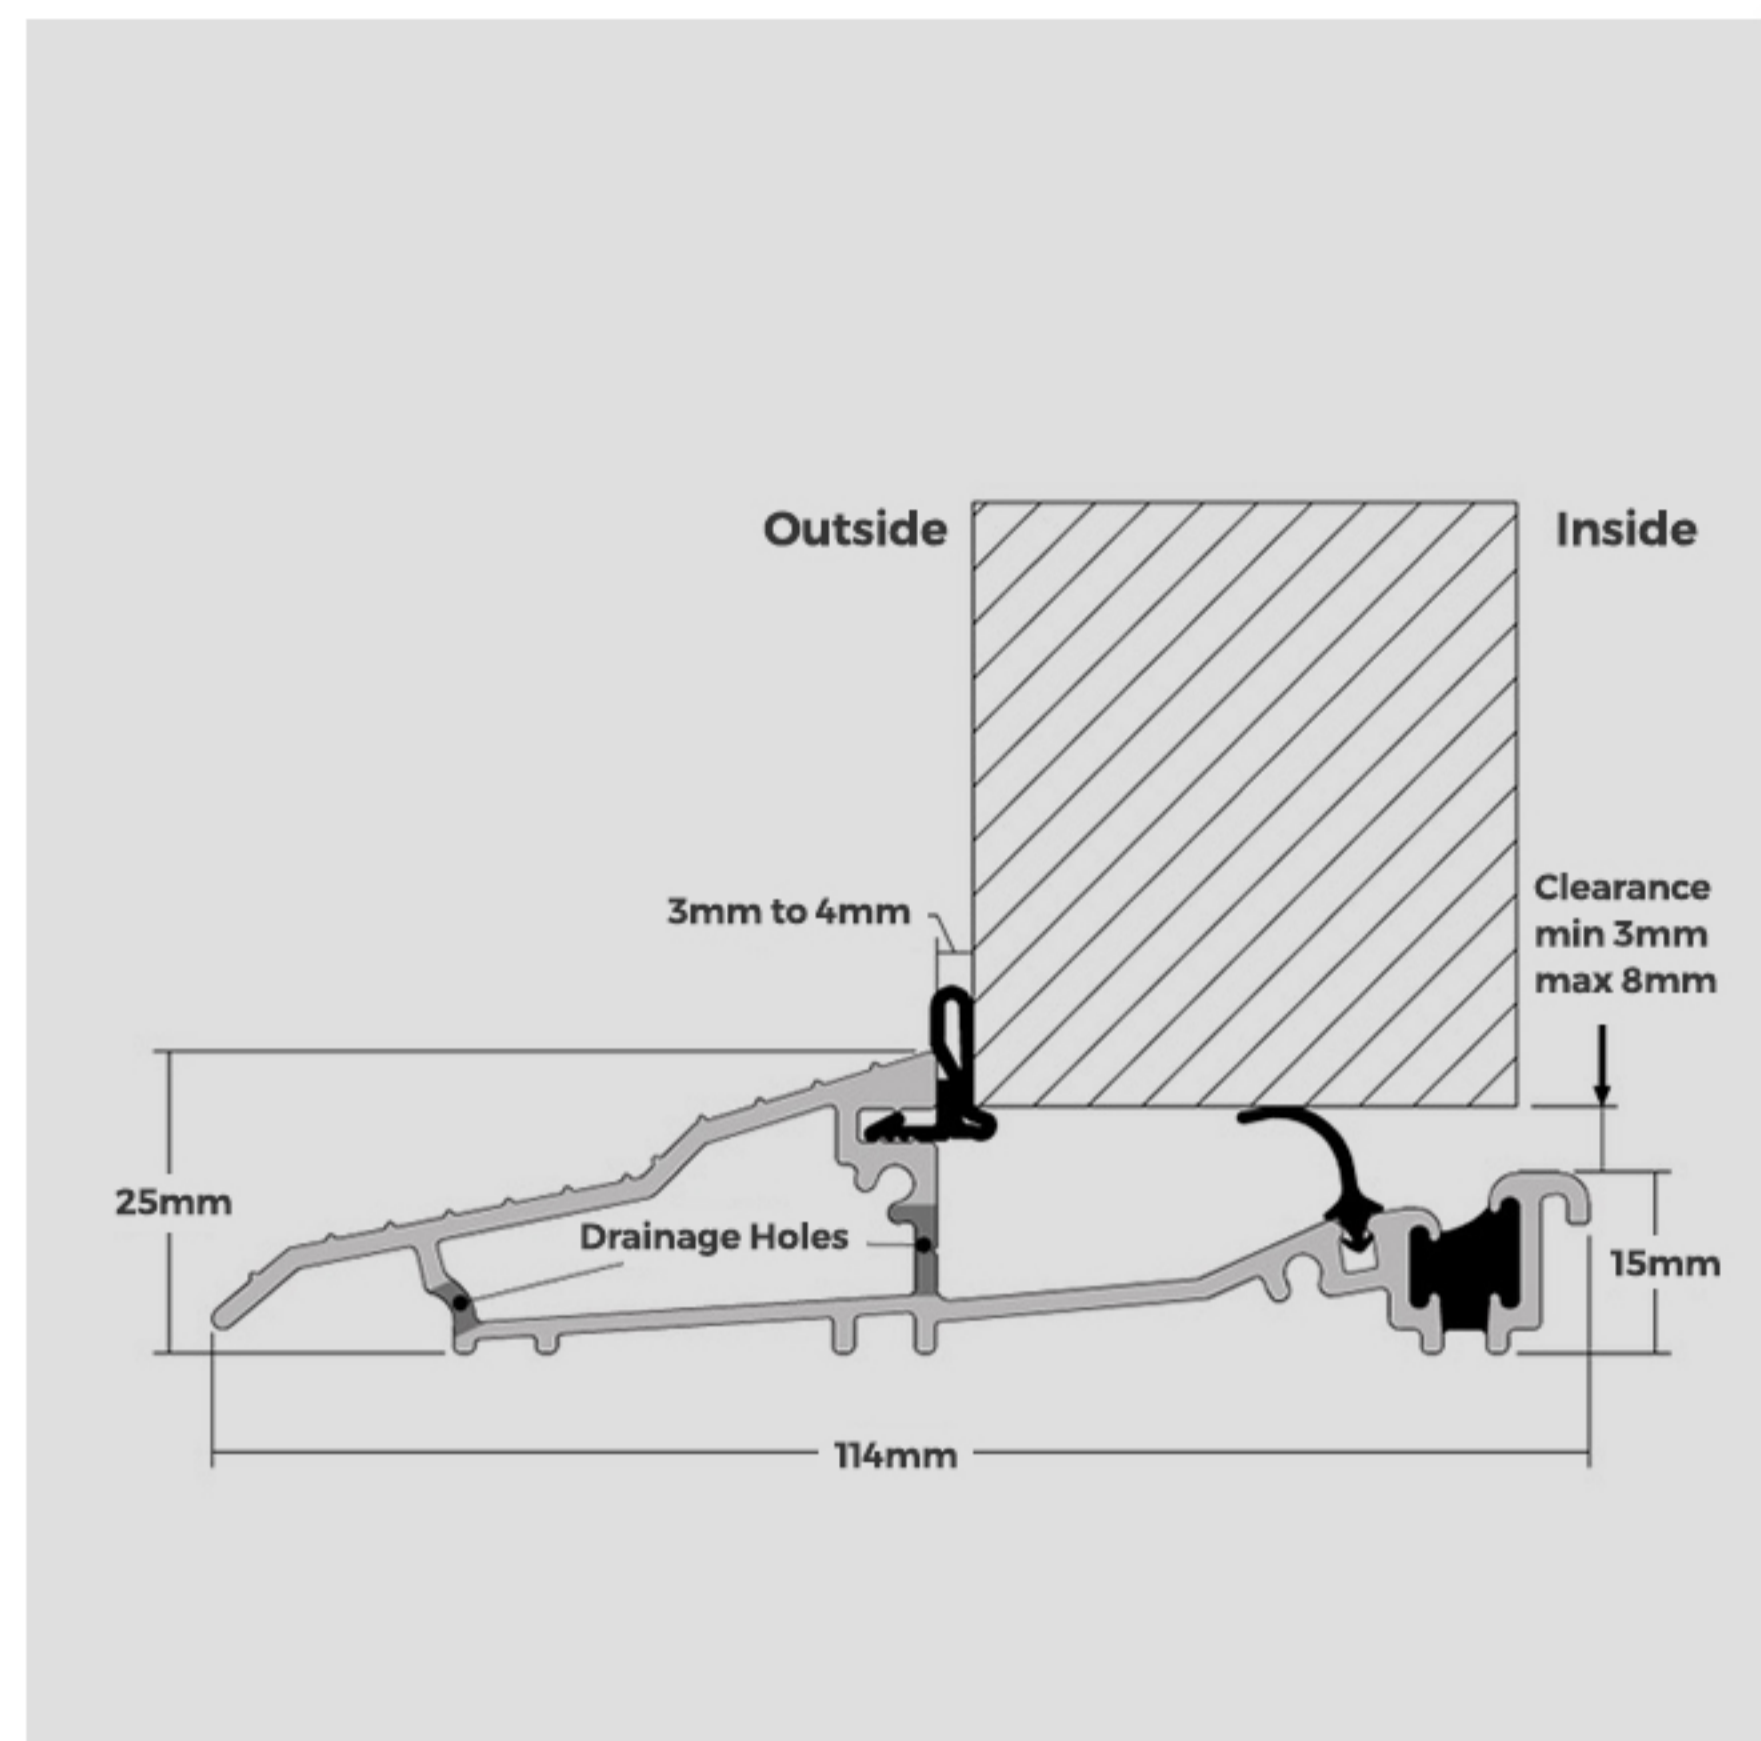

Threshold and Cill Guide

Threshold

AM3 (Available in silver and gold)

AM3-70

AM5EX (Mobility threshold) (Opens out)

Outerframe

67mm Outerframe

53mm Outerframe

Cill and threshold combinations

AM3-70 on 150mm Cill

Low PVC Threshold on 150mm Cill

Standard Threshold on 150mm Cill