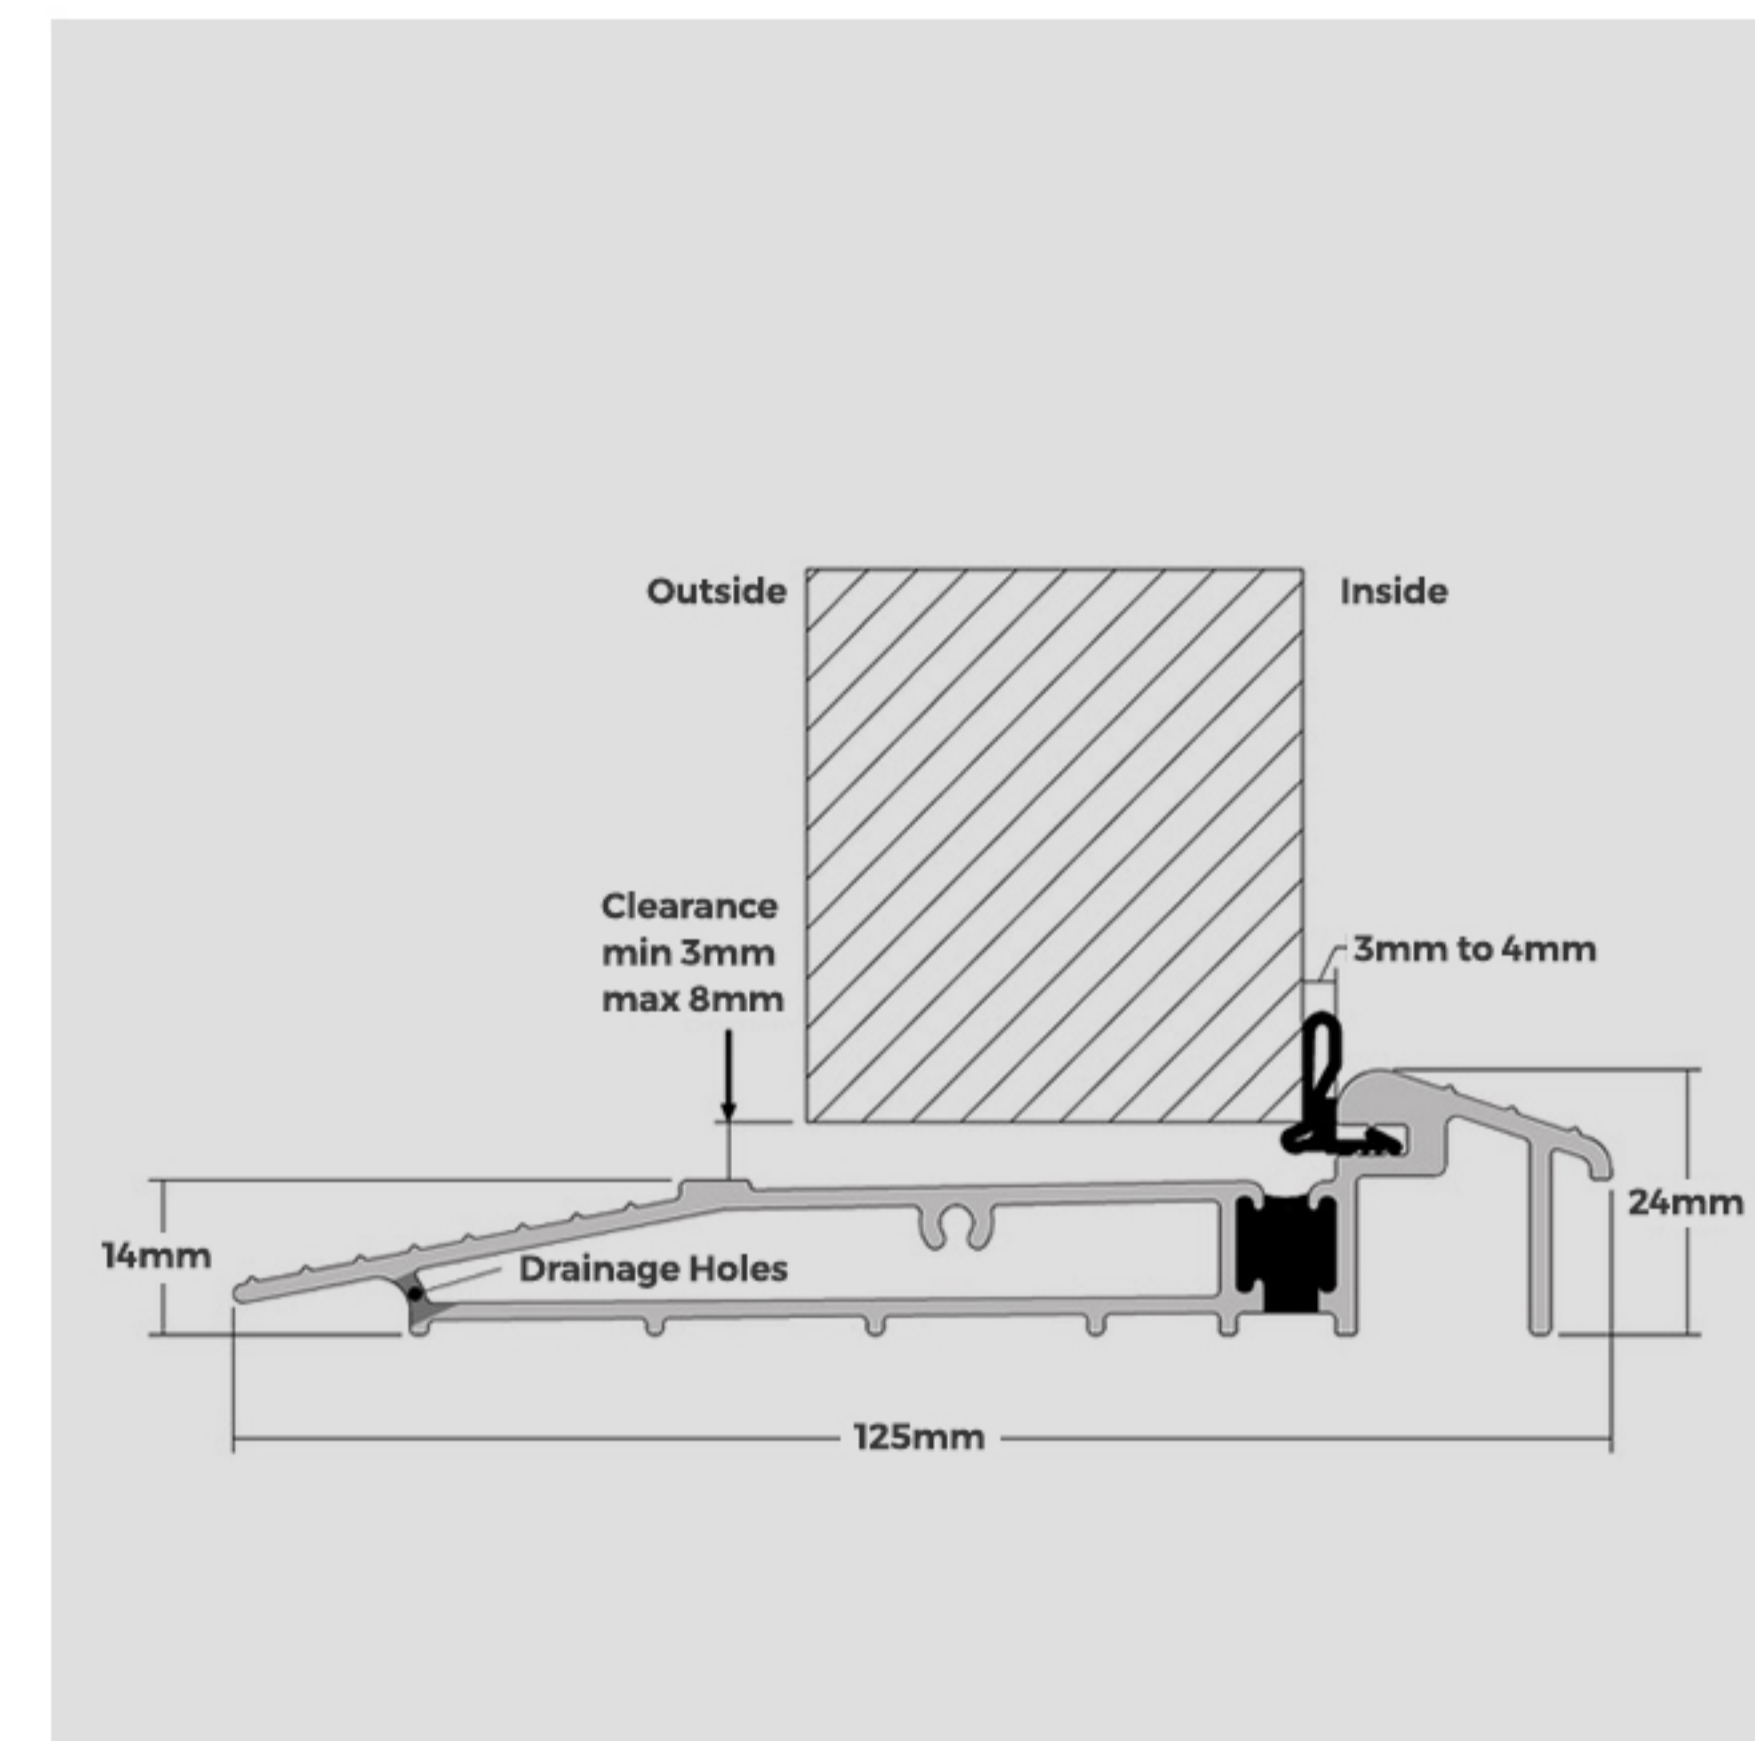

Threshold and Cill Guide

Threshold

AM3 (Available in silver and gold)

AM3-70

AM5EX (Mobility threshold) (Opens out)

Outerframe

67mm Outerframe

53mm Outerframe

Cill and threshold combinations

AM3-70 on 150mm Cill

Low PVC Threshold on 150mm Cill

Standard Threshold on 150mm Cill