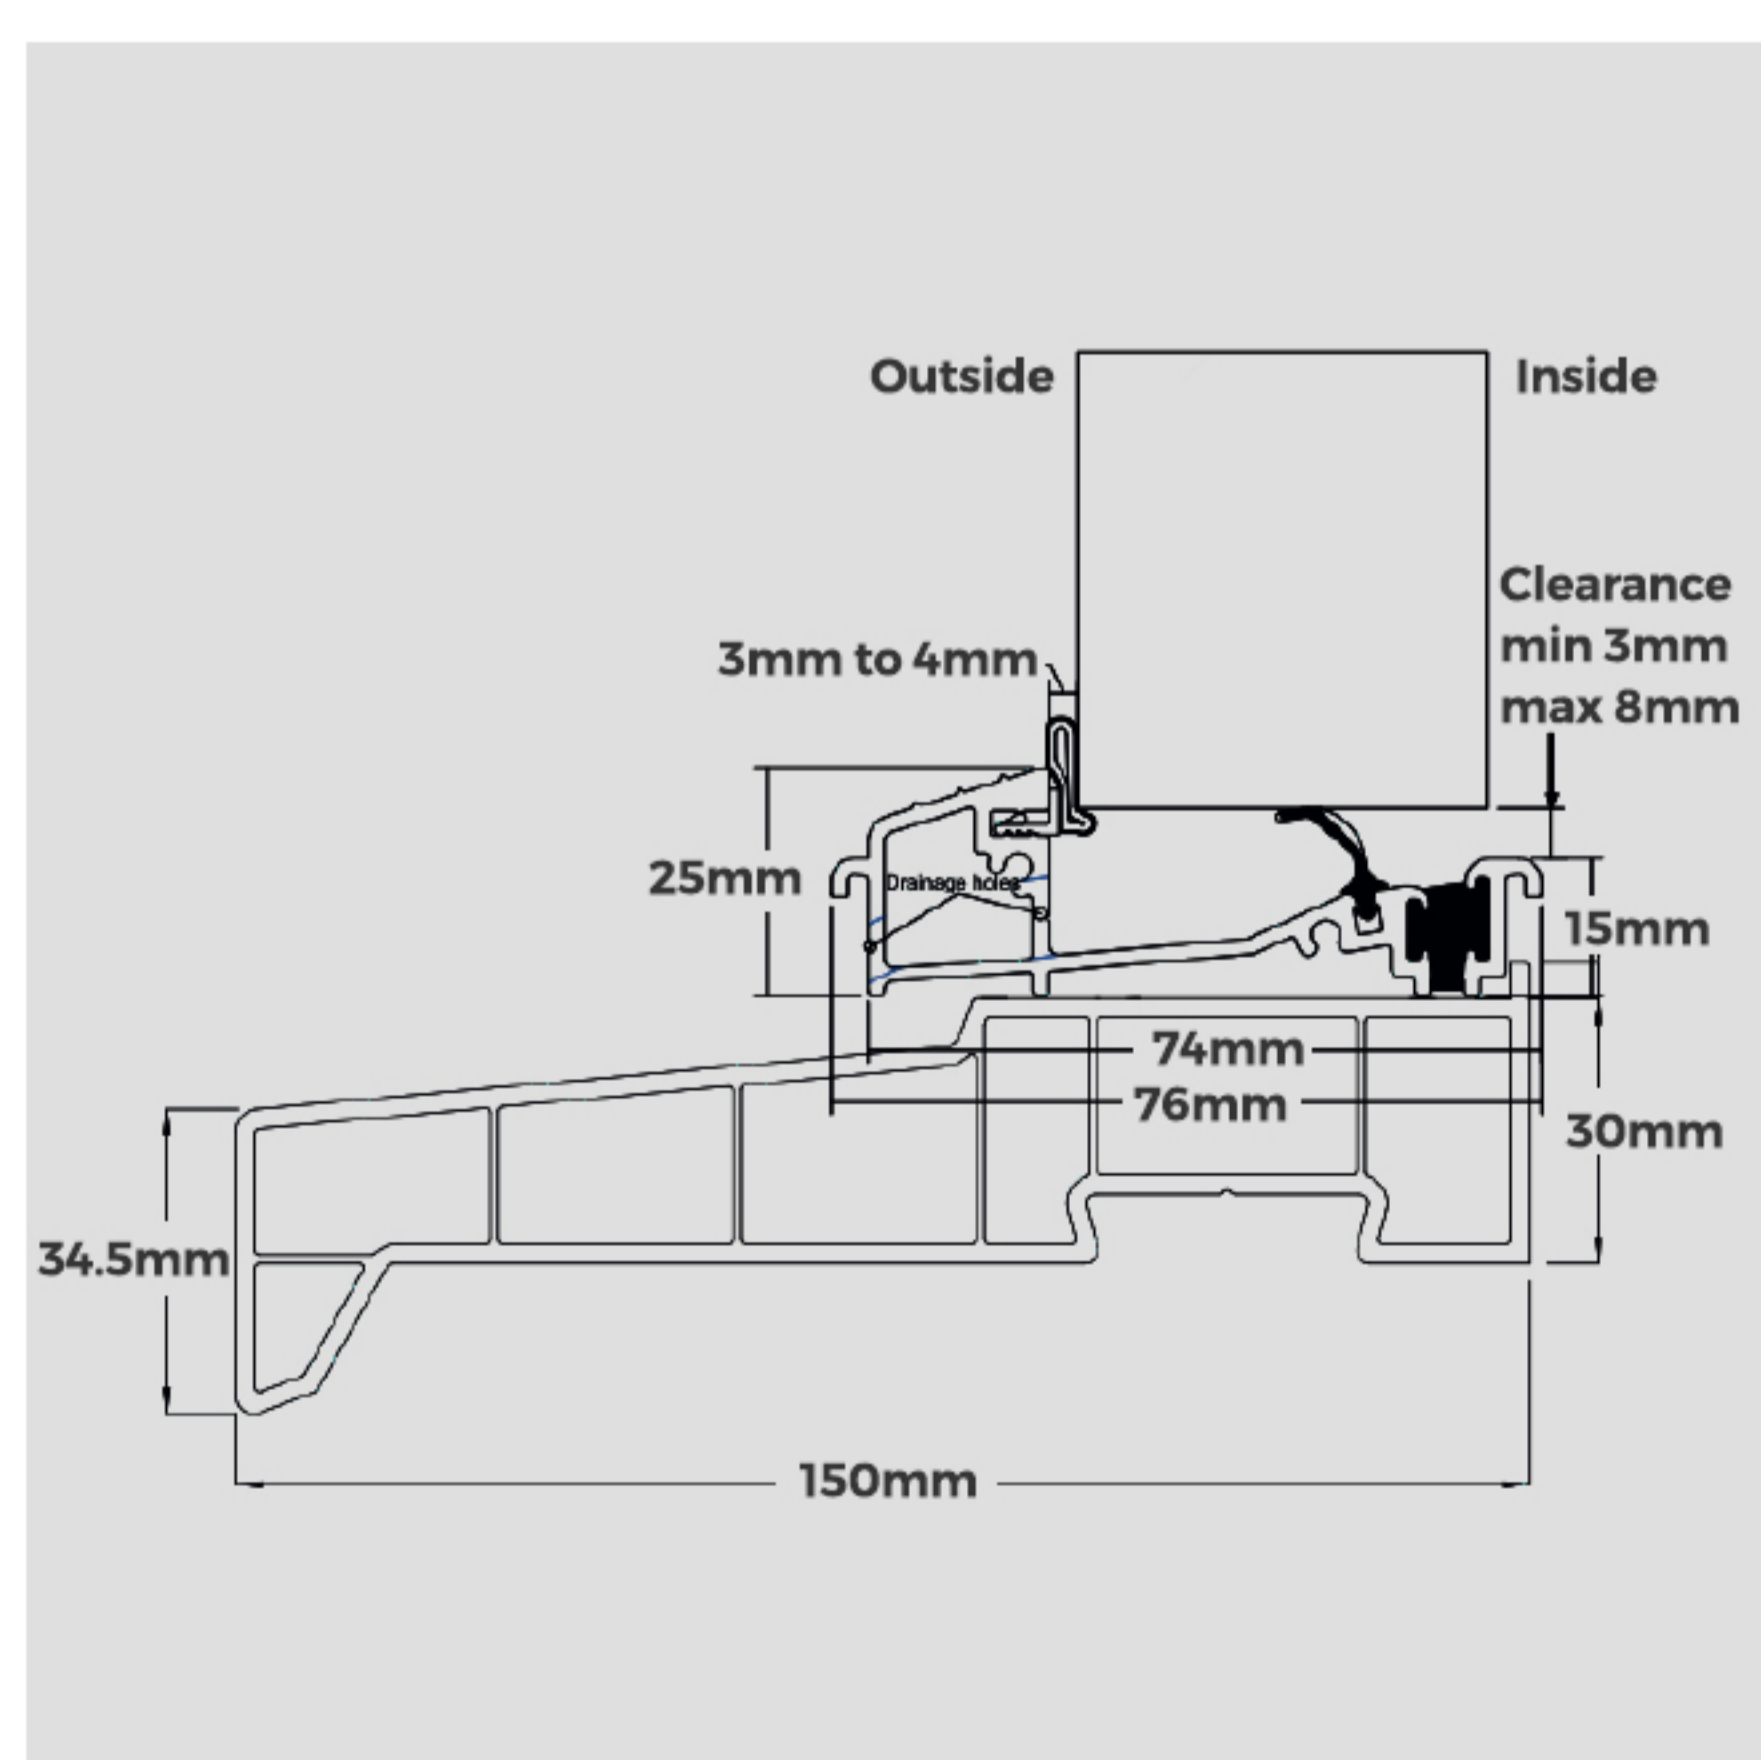

Threshold and Cill Guide

Threshold

AM3 (Available in silver and gold)

AM3-70

AM5EX (Mobility threshold) (Opens out)

Outerframe

67mm Outerframe

53mm Outerframe

Cill and threshold combinations

AM3-70 on 150mm Cill

Low PVC Threshold on 150mm Cill

Standard Threshold on 150mm Cill