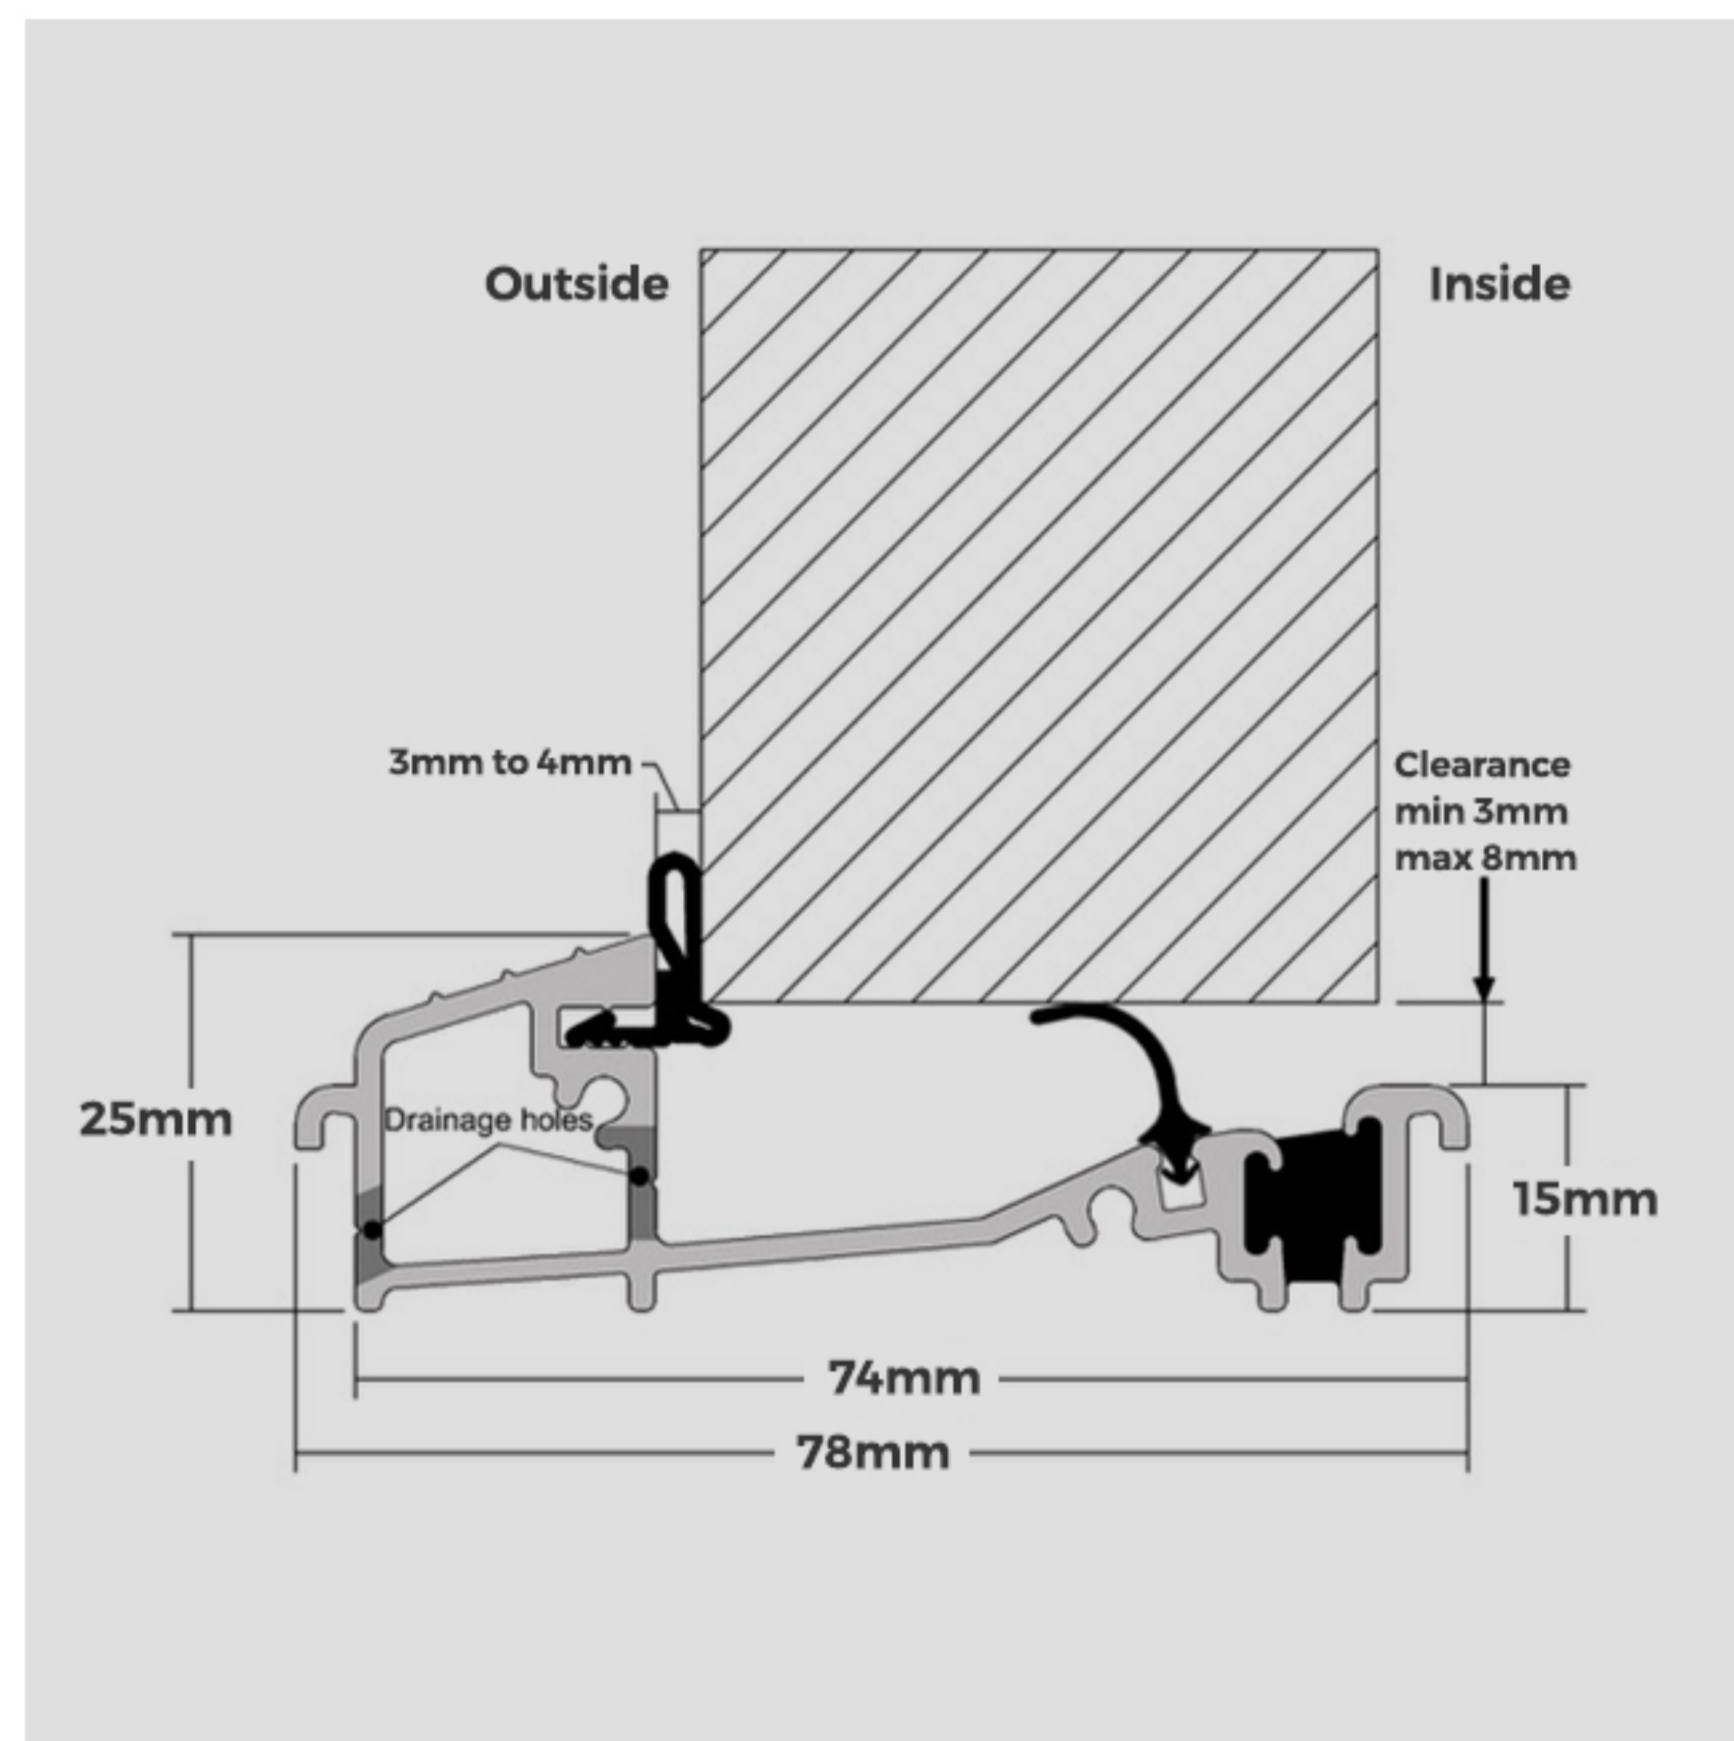

Threshold and Cill Guide

Threshold

AM3 (Available in silver and gold)

AM3-70

AM5EX (Mobility threshold) (Opens out)

Outerframe

67mm Outerframe

53mm Outerframe

Cill and threshold combinations

AM3-70 on 150mm Cill

Low PVC Threshold on 150mm Cill

Standard Threshold on 150mm Cill