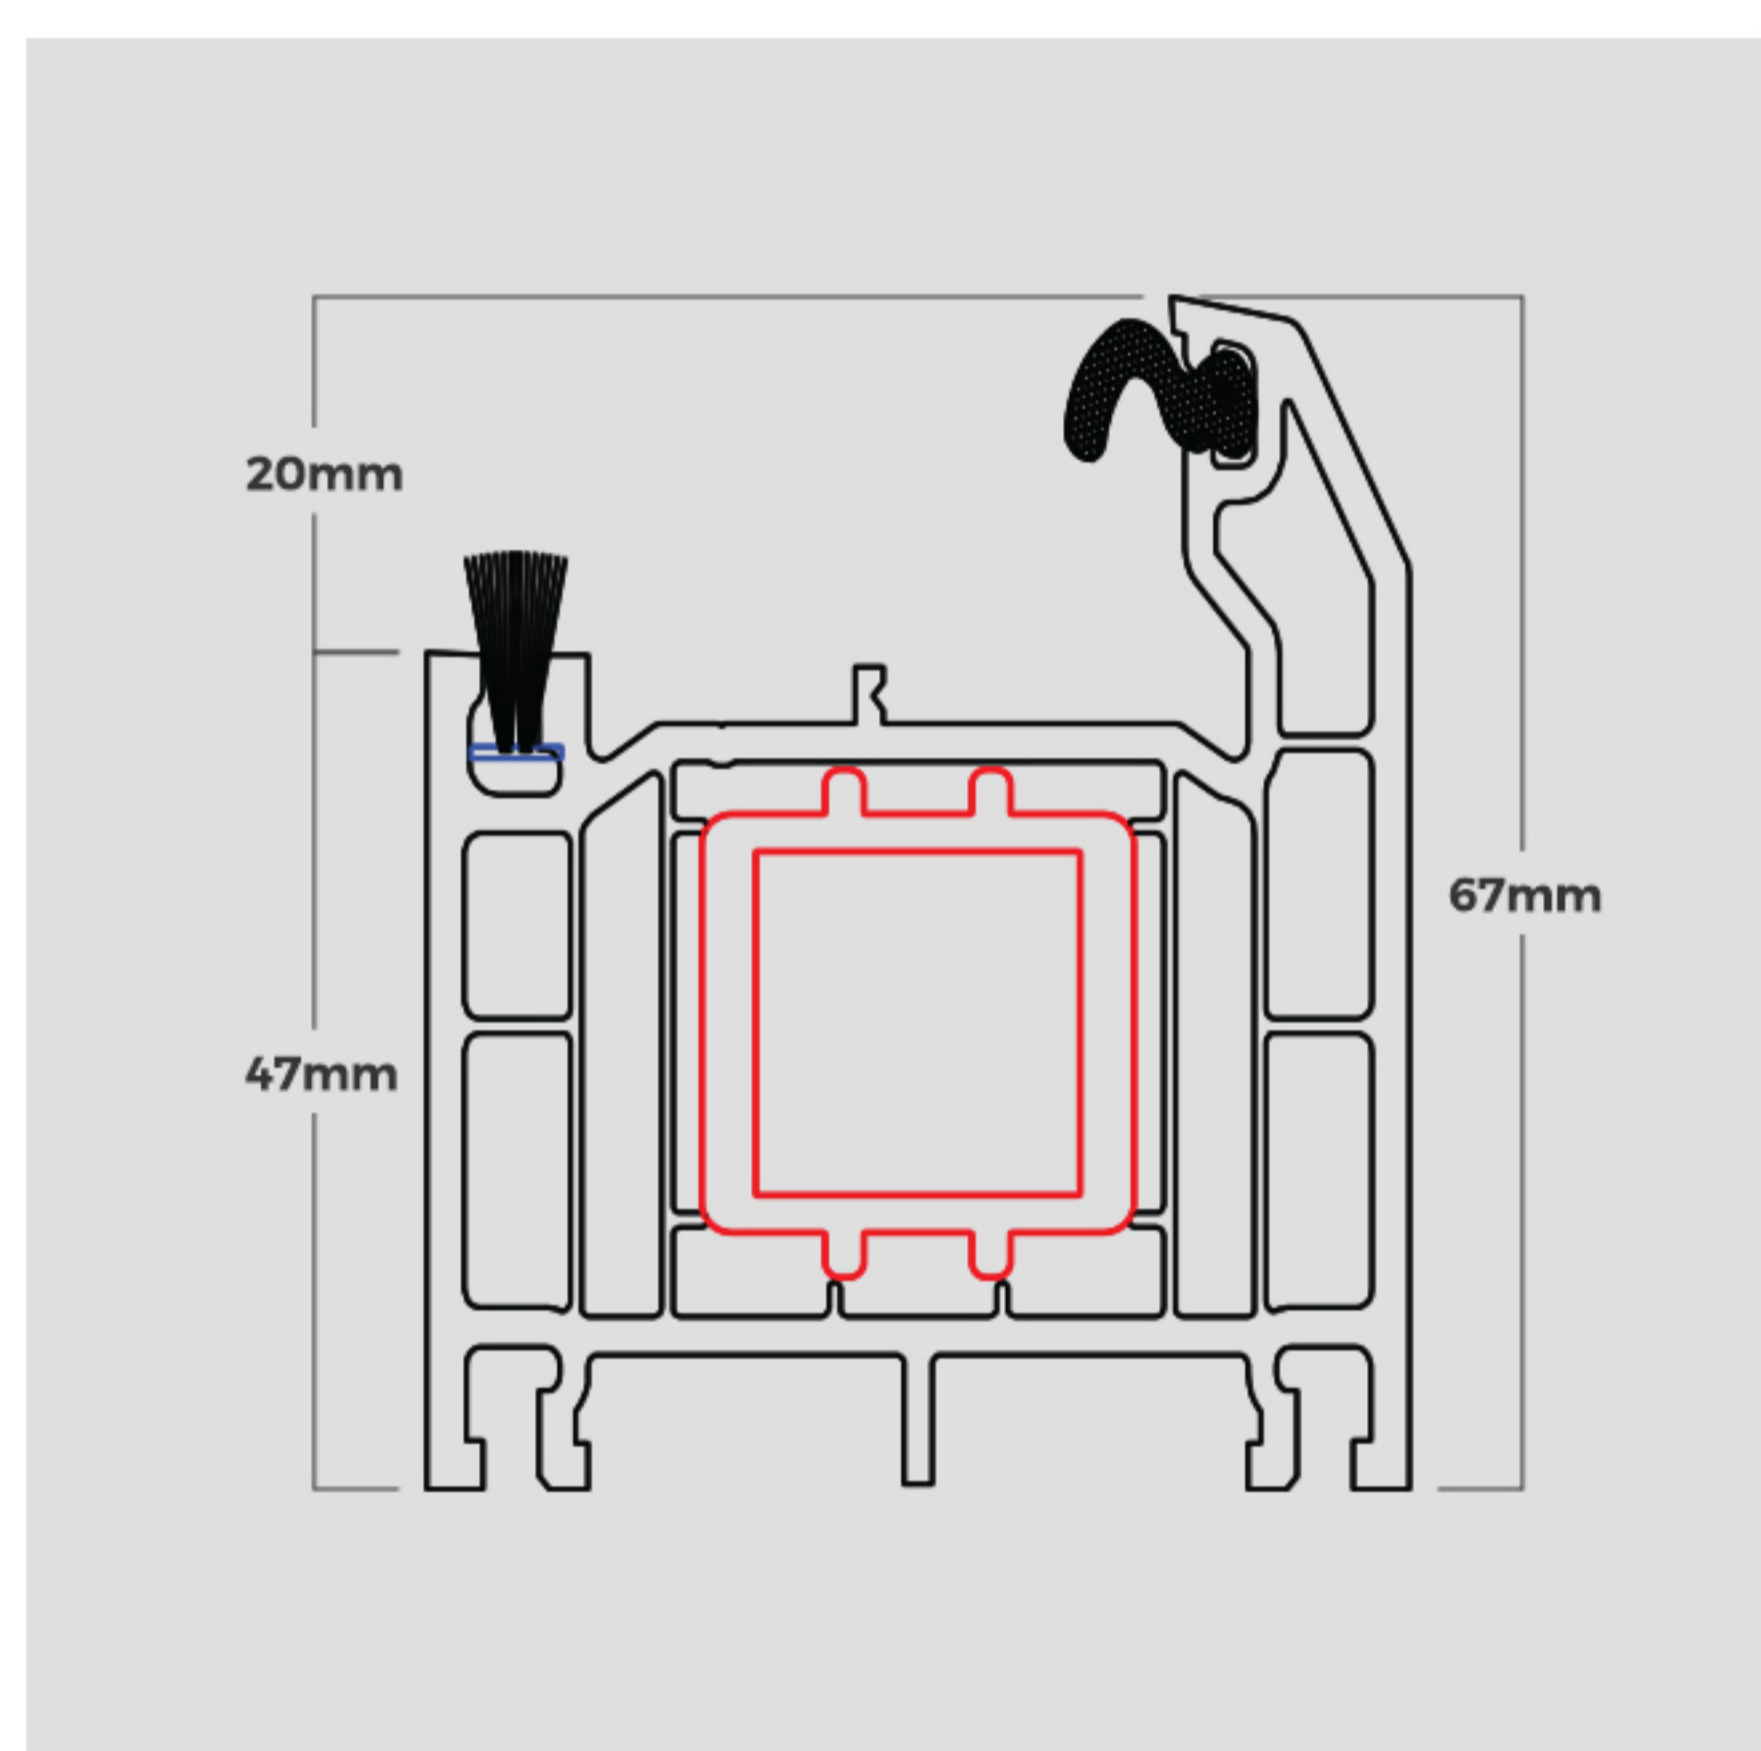

Threshold and Cill Guide

Threshold

AM3 (Available in silver and gold)

AM3-70

AM5EX (Mobility threshold) (Opens out)

Outerframe

67mm Outerframe

53mm Outerframe

Cill and threshold combinations

AM3-70 on 150mm Cill

Low PVC Threshold on 150mm Cill

Standard Threshold on 150mm Cill