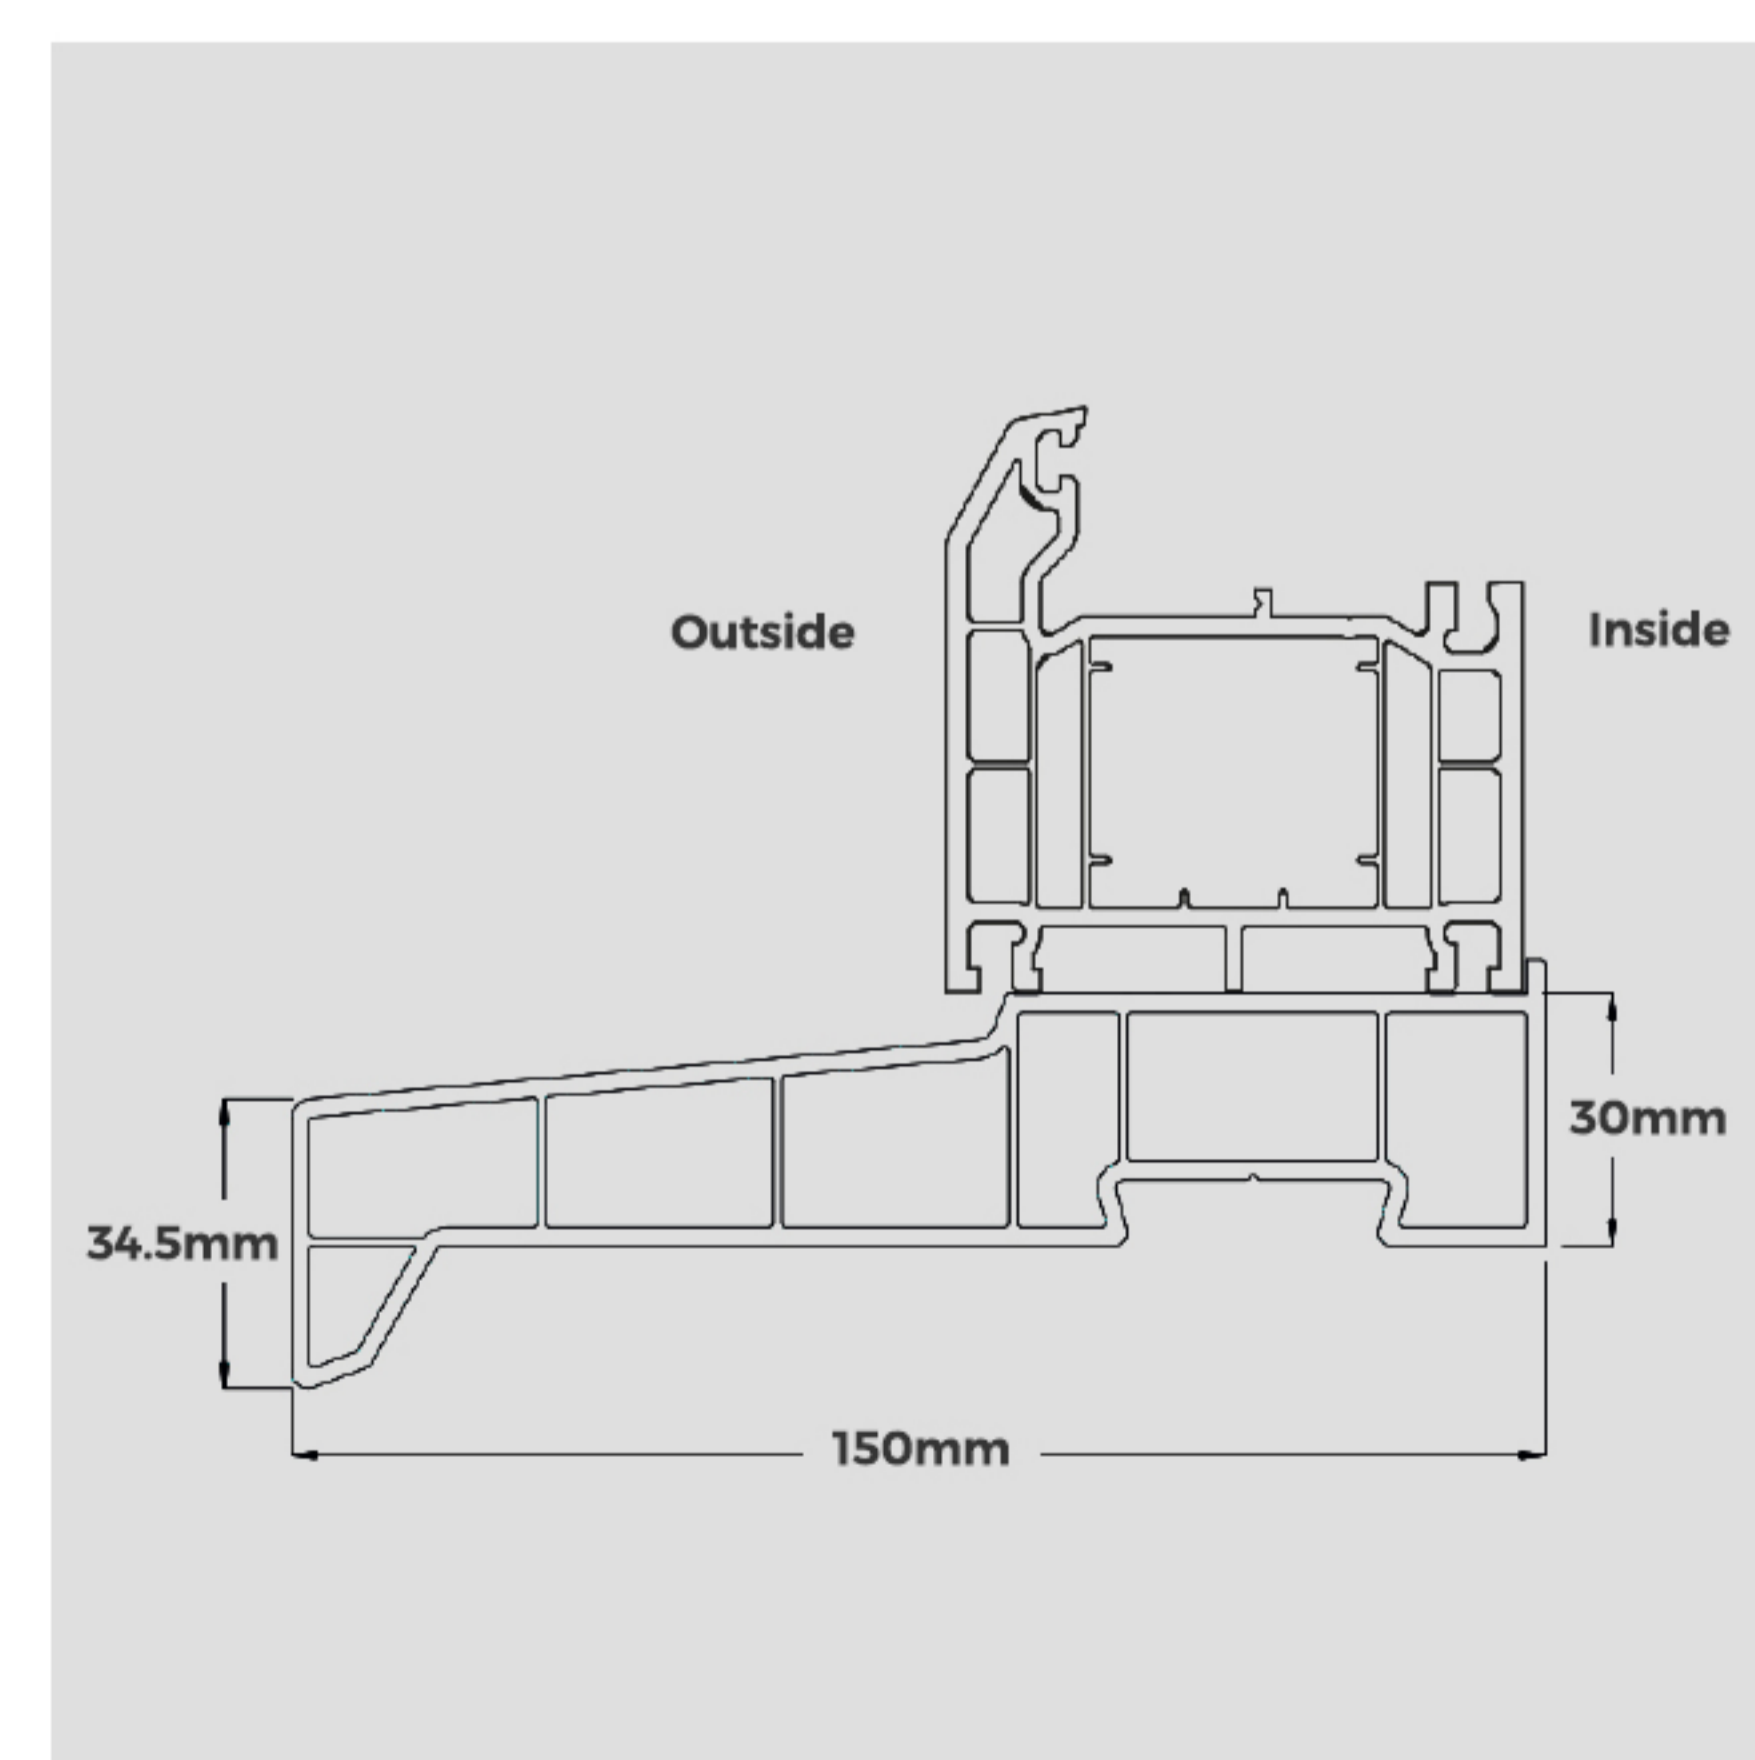

Threshold and Cill Guide

Threshold

AM3 (Available in silver and gold)

AM3-70

AM5EX (Mobility threshold) (Opens out)

Outerframe

67mm Outerframe

53mm Outerframe

Cill and threshold combinations

AM3-70 on 150mm Cill

Low PVC Threshold on 150mm Cill

Standard Threshold on 150mm Cill