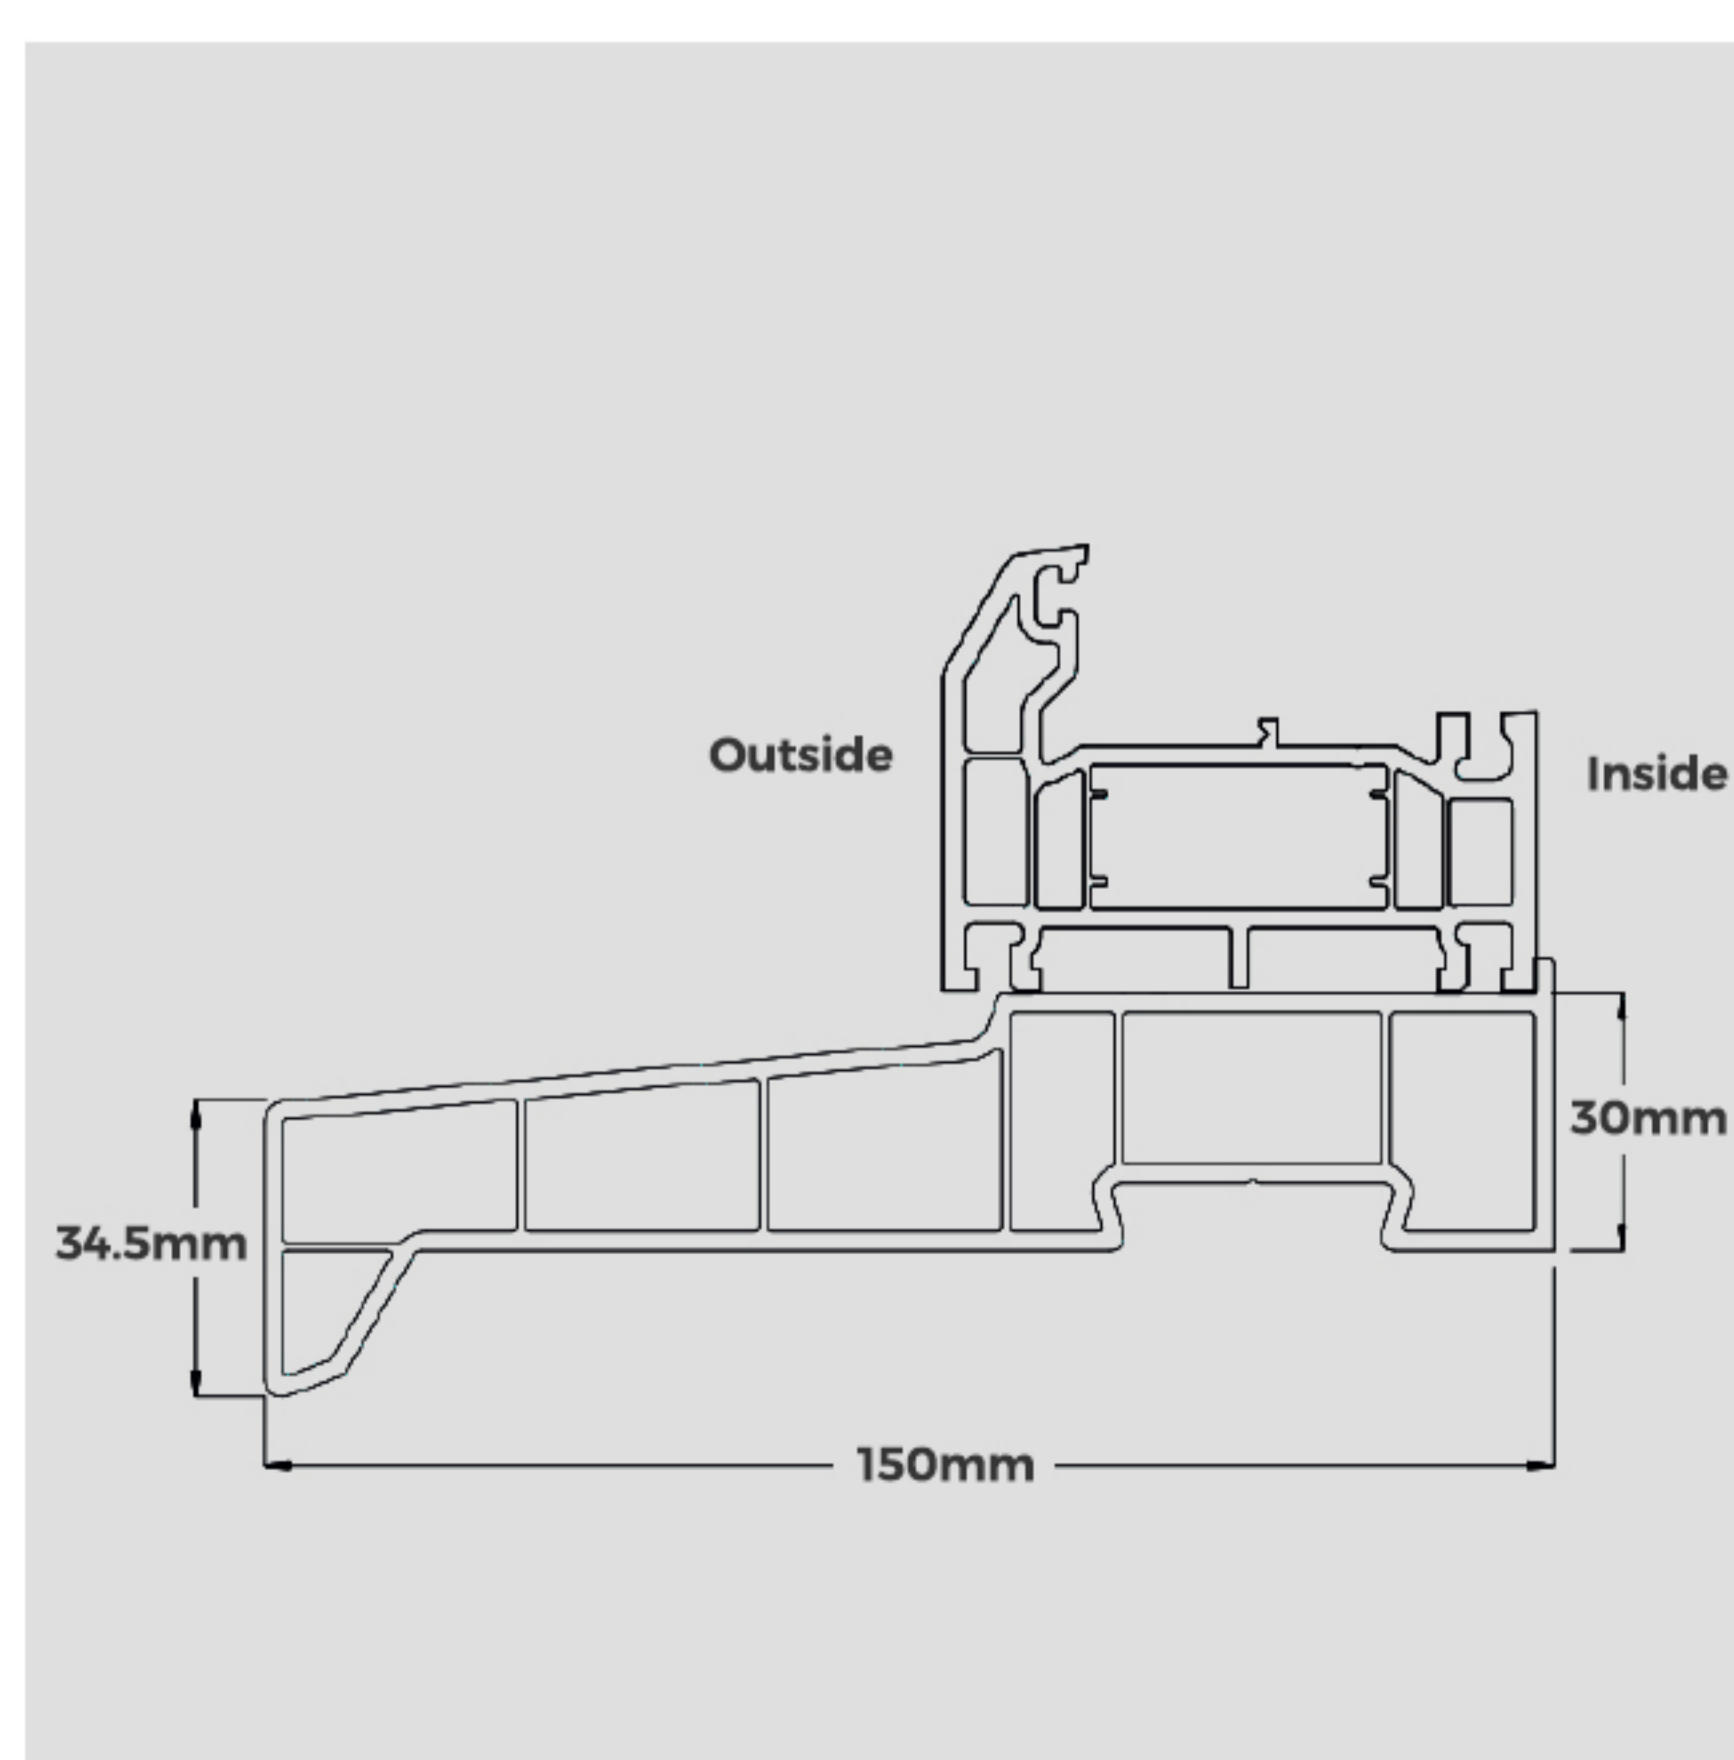

Threshold and Cill Guide

Threshold

AM3 (Available in silver and gold)

AM3-70

AM5EX (Mobility threshold) (Opens out)

Outerframe

67mm Outerframe

53mm Outerframe

Cill and threshold combinations

AM3-70 on 150mm Cill

Low PVC Threshold on 150mm Cill

Standard Threshold on 150mm Cill