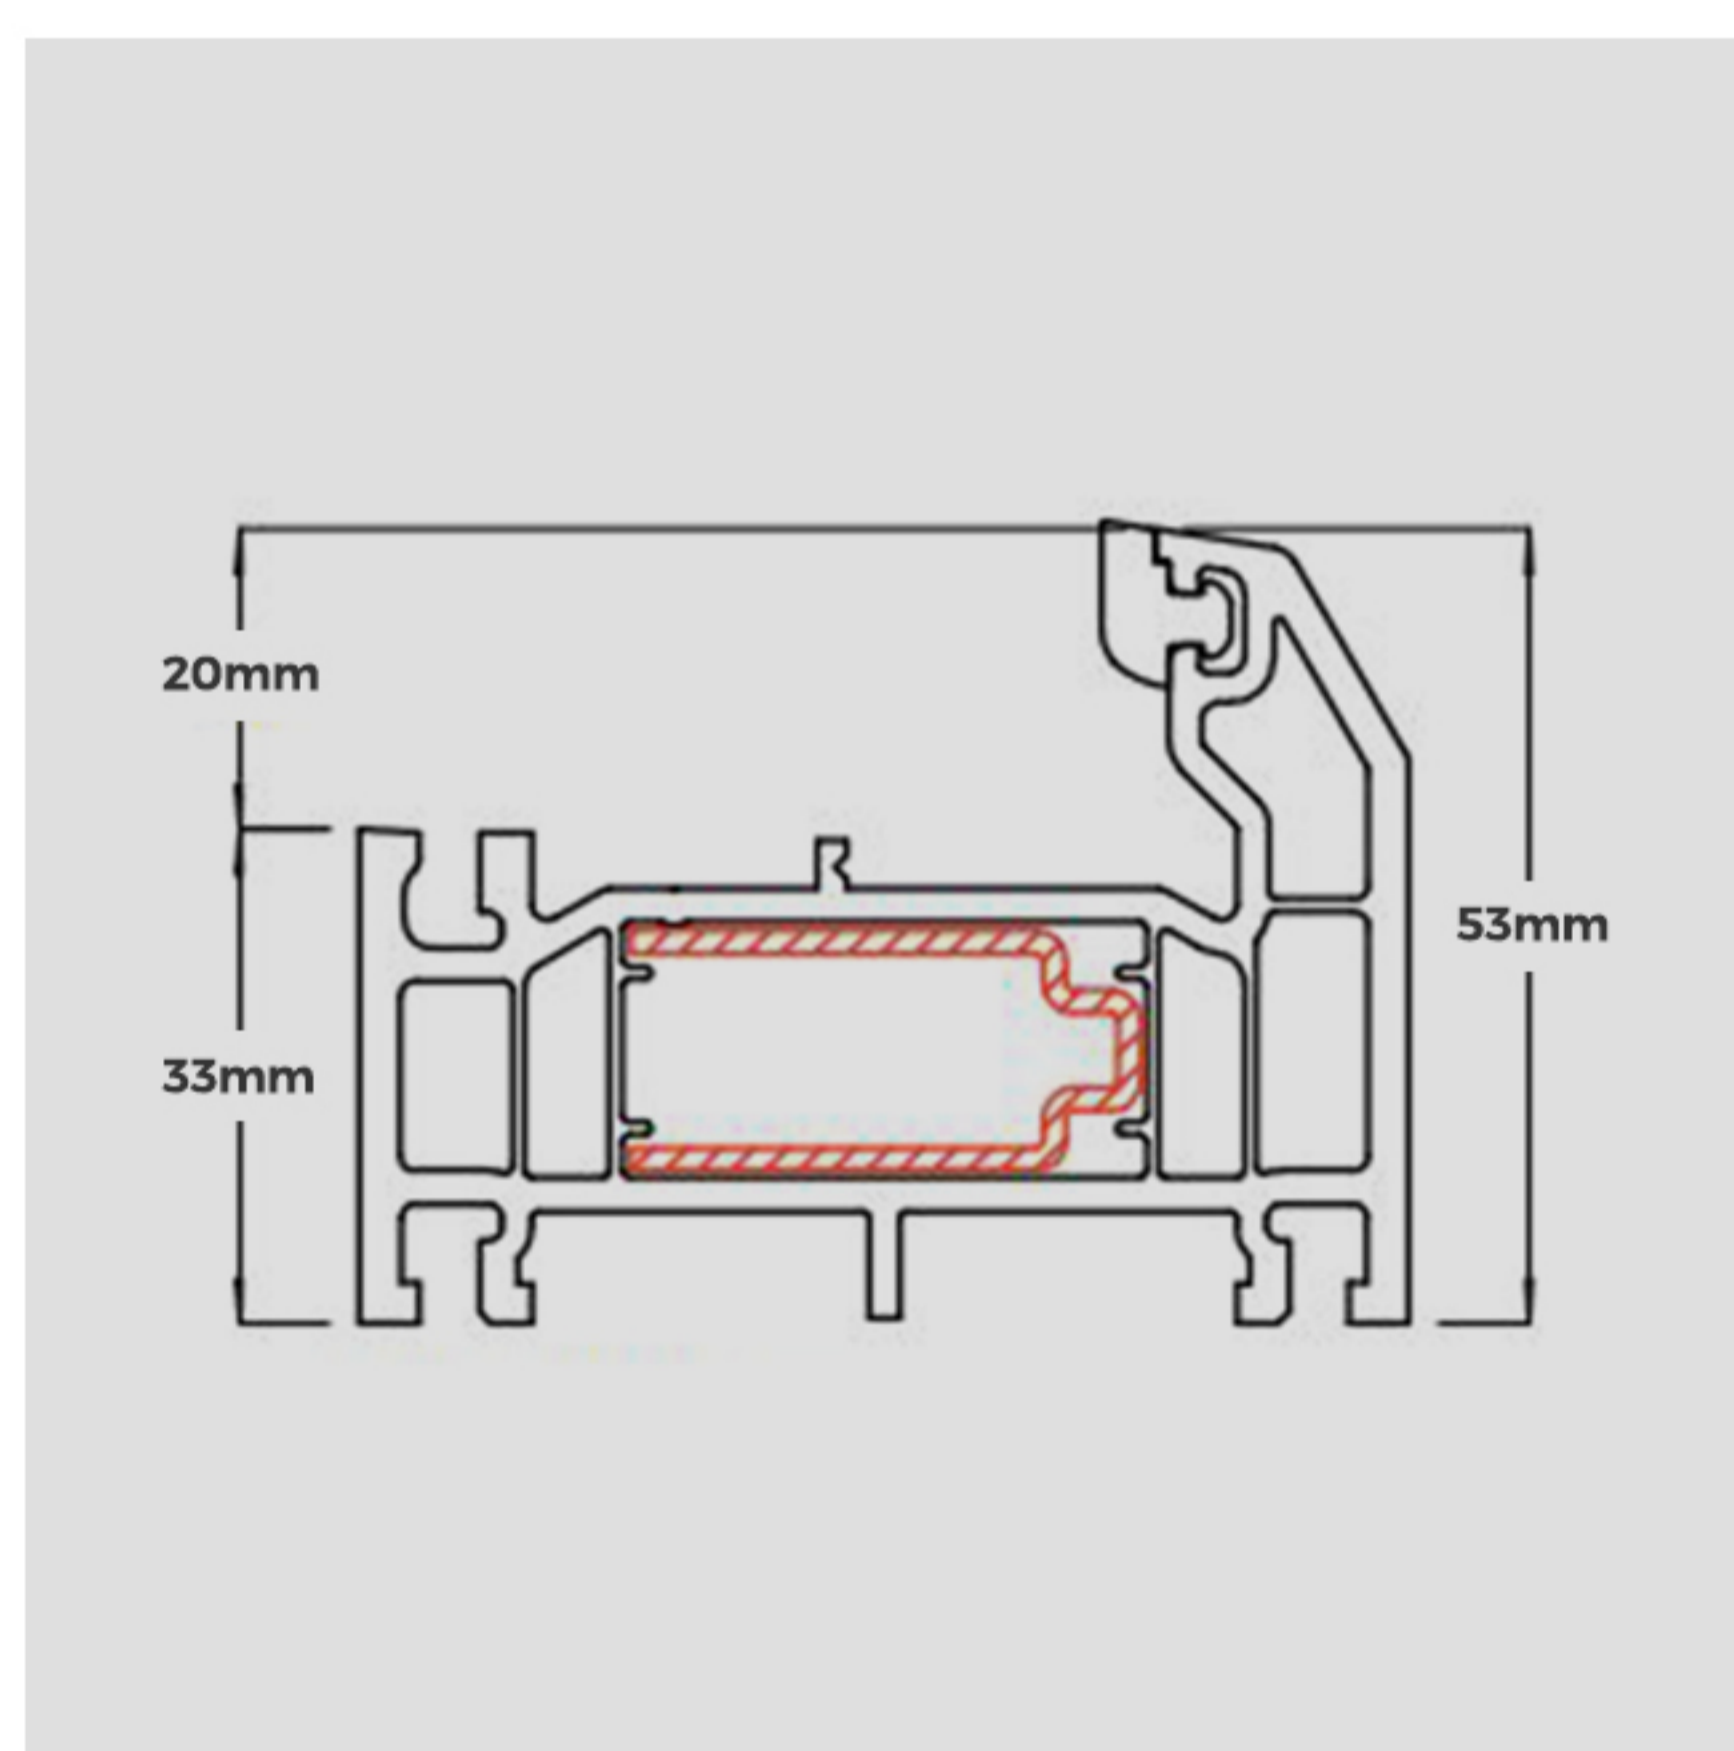

Threshold and Cill Guide

Threshold

AM3 (Available in silver and gold)

AM3-70

AM5EX (Mobility threshold) (Opens out)

Outerframe

67mm Outerframe

53mm Outerframe

Cill and threshold combinations

AM3-70 on 150mm Cill

Low PVC Threshold on 150mm Cill

Standard Threshold on 150mm Cill