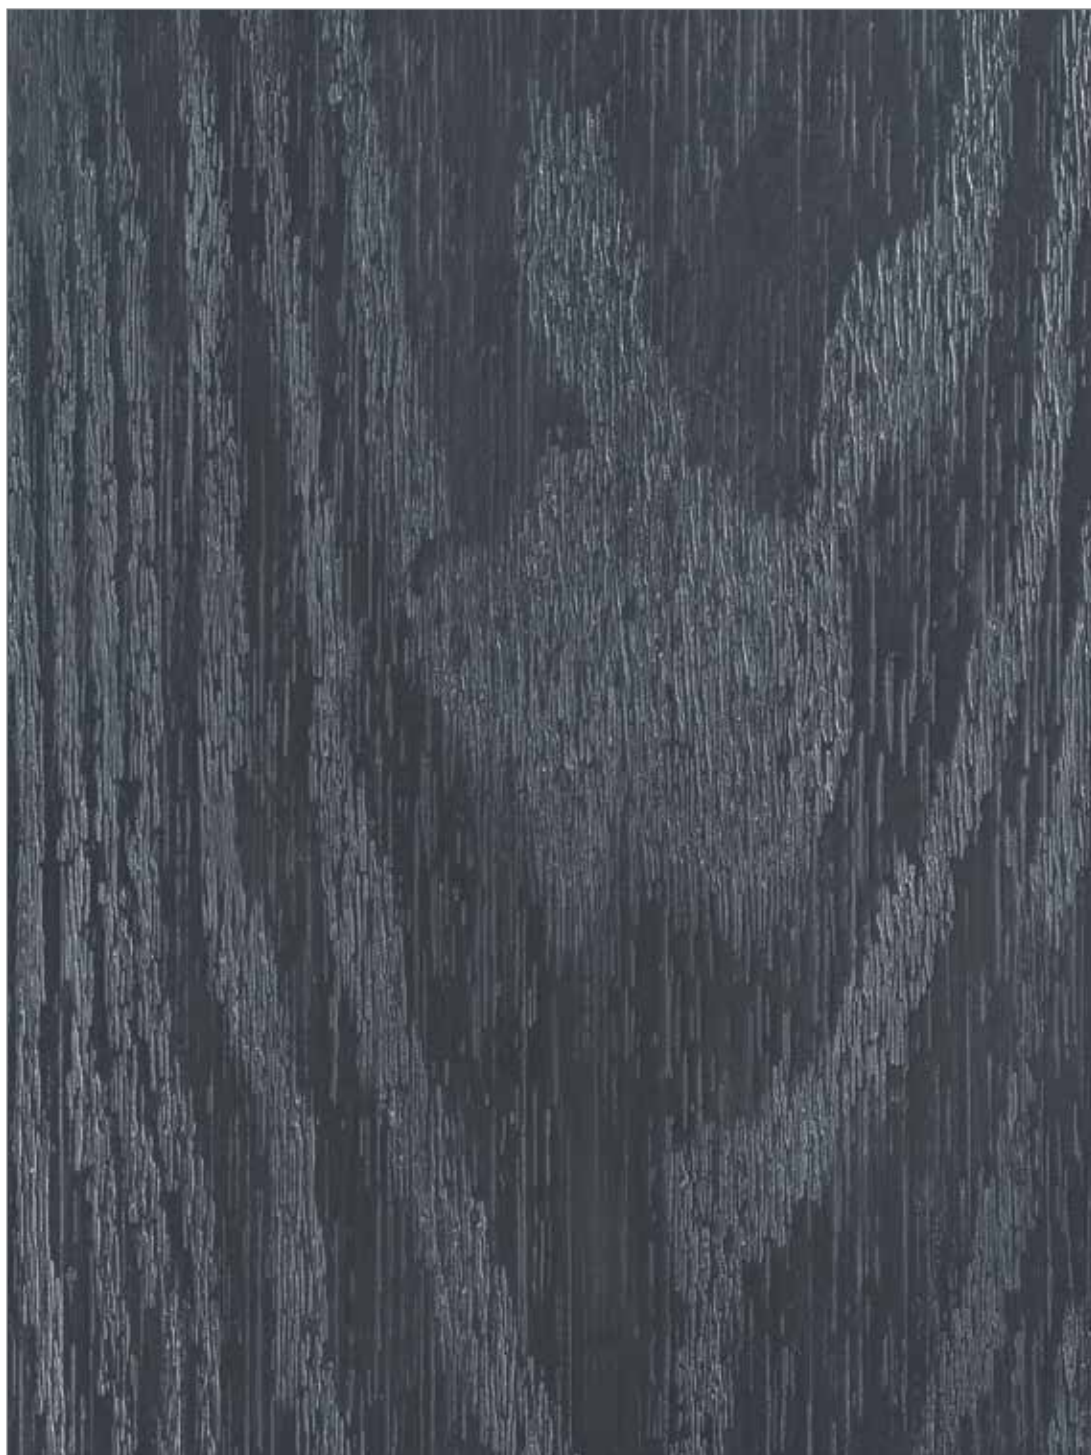

door-stop colour guide
INTERNATIONAL

Red

Black

Chartwell

Grey

Duck Egg Blue

Black Brown

Blue

White

Darkwood

Poppy Red (high gloss)

Cream

Oak

Green

Door Colours

Red

Black

Chartwell

Grey

Duck Egg Blue

Black Brown

Blue

White

Darkwood