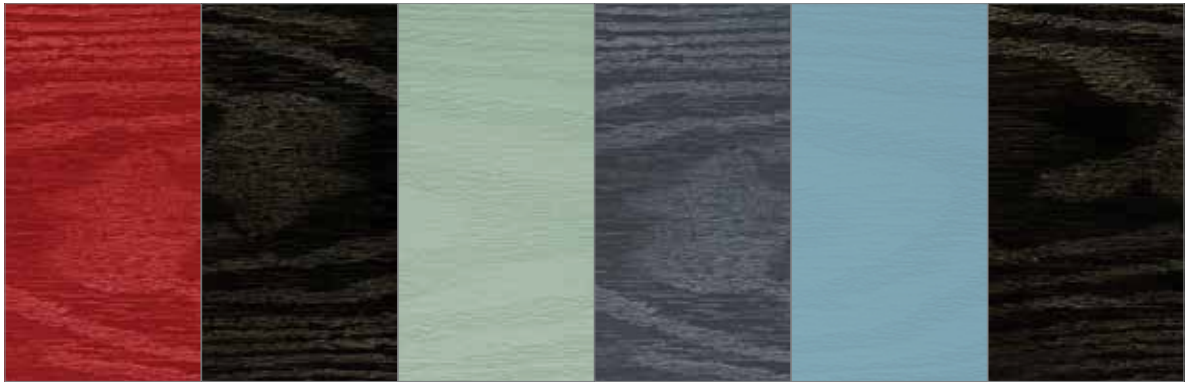

door-stop colour guide
INTERNATIONAL

Red

Black

Chartwell

Grey

Duck Egg Blue

Black Brown

Blue

White

Darkwood

Poppy Red (high gloss)

Cream

Oak

Green

Door Colours

Red

Black

Chartwell

Grey

Duck Egg Blue

Black Brown

Blue

White

Darkwood