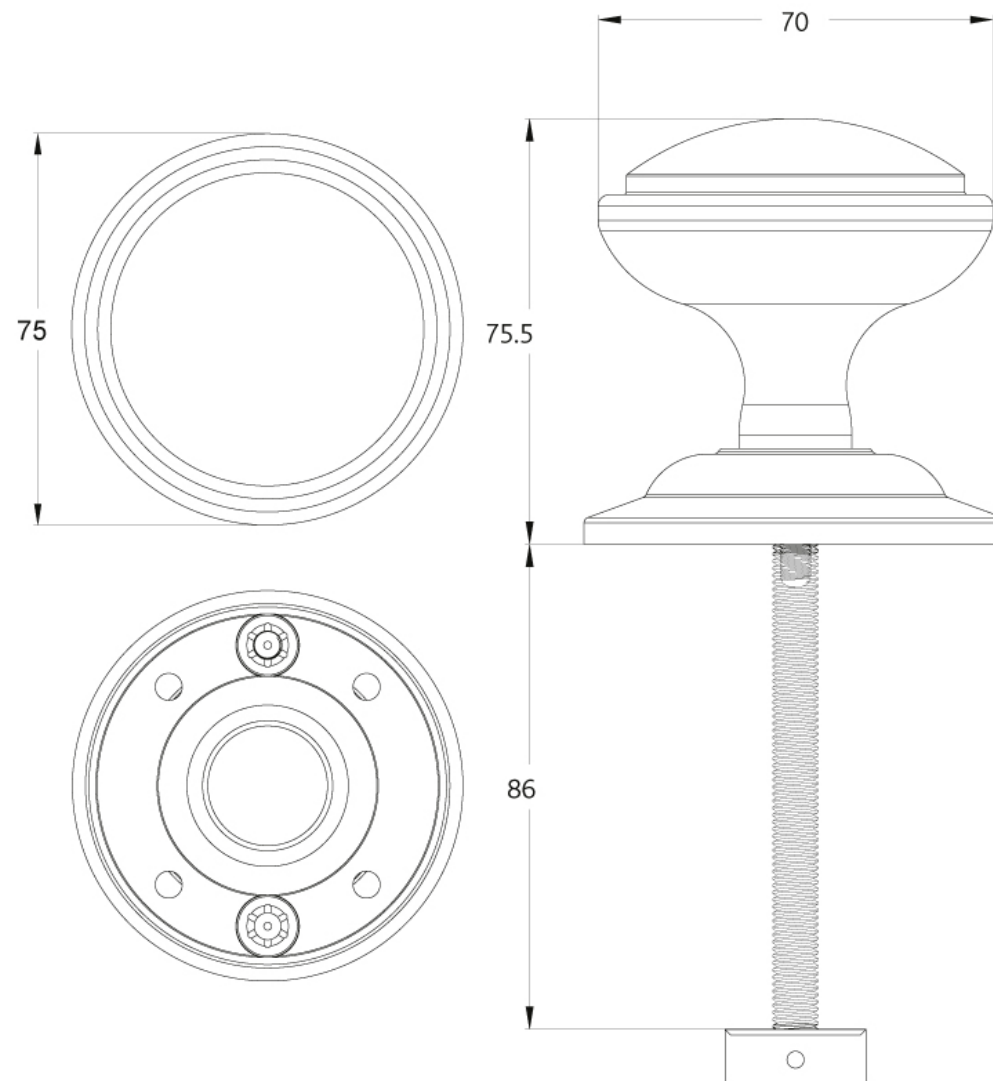

Decorative Door Knob

Face Fix

Through Fix