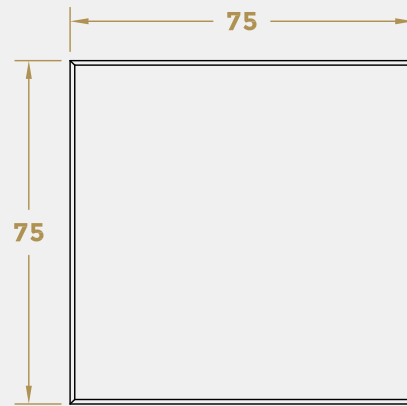

BLU RANGE

SQUARE DOOR KNOB

Product Code: KM120

LIT-DC-KM120

316 Marine Grade Stainless Steel Hardware Range

- Fixed centre square contemporary doorknob
- Can be used as a single bolt through or back-to-back door pull set. Two KM120 door pulls and a FX-UF-FK-BB fixing kit required for back to back
- Manufactured from 316 Marine Grade Stainless Steel
- Ideal for use where corrosion levels are high such as coastal environments and with acidic timber

Side Profile

Front Profile

Grub Screws (2 off)

Visit www.coastal-group.com for CAD drawings

FINISHES:

SSS

Satin Stainless Steel

PART NUMBER	PRODUCT DESCRIPTION	FINISH	UNITS
KM120B-UF-SSS	Fixed square door knob	SSS	Each