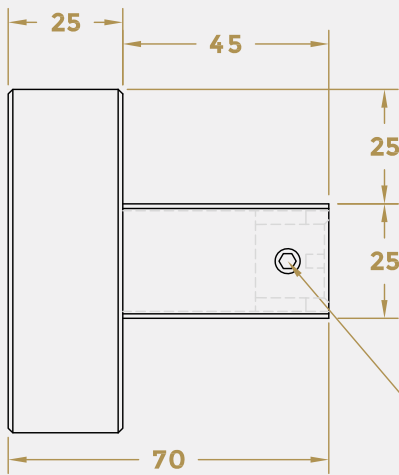

BLU RANGE

SQUARE DOOR KNOB

Product Code: KM120

LIT-DC-KM120

316 Marine Grade Stainless Steel Hardware Range

- Fixed centre square contemporary doorknob
- Can be used as a single bolt through or back-to-back door pull set. Two KM120 door pulls and a FX-UF-FK-BB fixing kit required for back to back
- Manufactured from 316 Marine Grade Stainless Steel
- Ideal for use where corrosion levels are high such as coastal environments and with acidic timber

Side Profile

Front Profile

Grub Screws (2 off)

Visit www.coastal-group.com for CAD drawings

FINISHES:

SSS

Satin Stainless Steel

PART NUMBER	PRODUCT DESCRIPTION	FINISH	UNITS
KM120B-UF-SSS	Fixed square door knob	SSS	Each