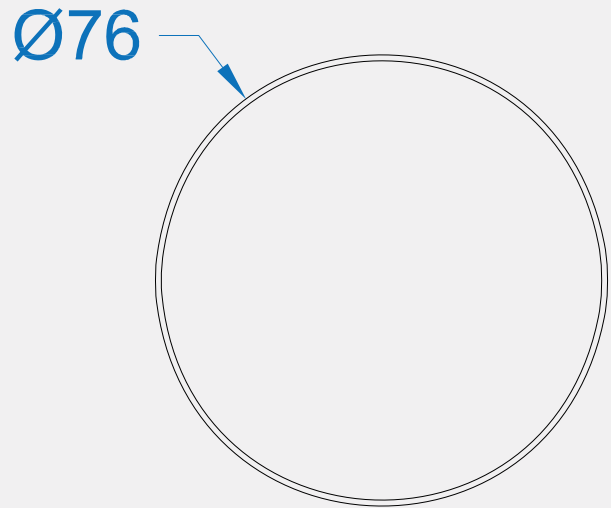

Front Profile

Visit www.coastal-group.com for CAD drawings

FINISHES:

PART NUMBER	PRODUCT DESCRIPTION	FINISH	UNITS
KM150-UF-SSS	Fixed round door knob	SSS	Each
KM150-UF-PBK	Fixed round door knob	PBK	Each