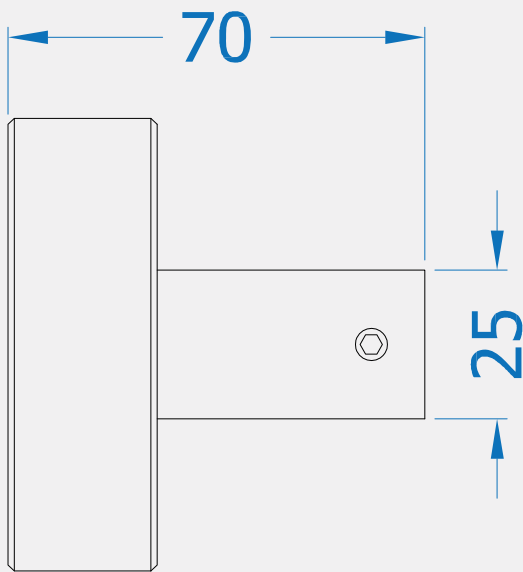

BLU RANGE

ROUND DOOR KNOB

Product Code: KM150

LIT-DC-KM150

316 Marine Grade Stainless Steel Hardware Range

- Contemporary play on the traditional door pull
- Can be used as a back-to-back door pull set, two KM150 door pulls will be required as well as the back to back fixing kit
- Manufactured from 316 Marine Grade Stainless Steel
- Part of a suited range of door and window hardware
- Appropriate fixing KIT will be required when ordering
- Ideal for use where corrosion levels are high such as coastal environments and with acidic timber

Side Profile

Front Profile

Visit www.coastal-group.com for CAD drawings

FINISHES:

SSS
 Satin Stainless Steel

PBK
 PVD Stainless Black

PART NUMBER	PRODUCT DESCRIPTION	FINISH	UNITS
KM150-UF-SSS	Fixed round door knob	SSS	Each
KM150-UF-PBK	Fixed round door knob	PBK	Each