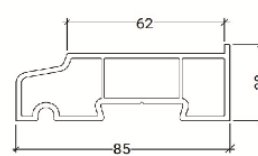

# FRAME OPTIONS

**LSL150**  
150mm Cill

**LSL180**  
180mm Cill

**LSL085**  
85mm Stub Cill

**LAN106**  
20mm Frame  
Extension

**LCC016**  
48mm Composite  
Door Outer Frame

Low PVC Chamfered Threshold

**LSC016**  
48mm Composite  
Door Outer Frame