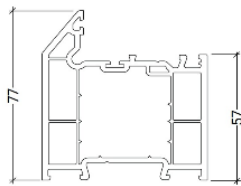

# FRAME OPTIONS

**LSL150**  
150mm Cill

**LSL180**  
180mm Cill

**LSL085**  
85mm Stub Cill

**LAN106**  
20mm Frame  
Extension

**LCC016**  
48mm Composite  
Door Outer Frame

Low PVC Chamfered Threshold

**LSC016**  
48mm Composite  
Door Outer Frame

Low PVC Sculptured Threshold

**AM5EX-70**

**AM5-EX**

**AM3**

**AM3-70**