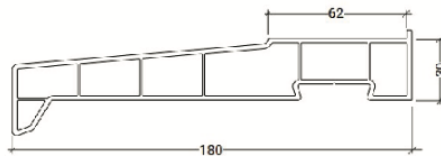

# FRAME OPTIONS

**LSL150**  
150mm Cill

**LSL180**  
180mm Cill

**LSL085**  
85mm Stub Cill

**LAN106**  
20mm Frame  
Extension

**LCC016**  
48mm Composite  
Door Outer Frame

Low PVC Chamfered Threshold

**LSC016**  
48mm Composite  
Door Outer Frame

Low PVC Sculptured Threshold

**AM5EX-70**

**AM5-EX**

**AM3**

**AM3-70**