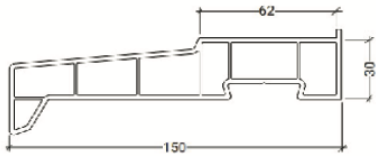

# FRAME OPTIONS

**LSL150**  
150mm Cill

**LSL180**  
180mm Cill

**LSL085**  
85mm Stub Cill

**LAN106**  
20mm Frame  
Extension

**LCC016**  
48mm Composite  
Door Outer Frame

Low PVC Chamfered Threshold

**LSC016**  
48mm Composite  
Door Outer Frame

Low PVC Sculptured Threshold

**AM5EX-70**

**AM5-EX**

**AM3**

**AM3-70**