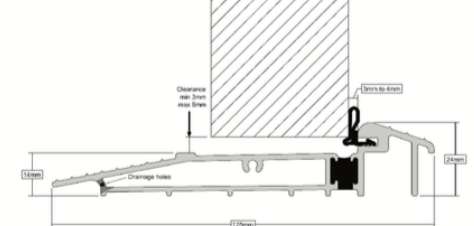

# FRAME OPTIONS

**LSL150**  
150mm Cill

**LSL180**  
180mm Cill

**LSL085**  
85mm Stub Cill

**LAN106**  
20mm Frame  
Extension

**LCC016**  
48mm Composite  
Door Outer Frame

Low PVC Chamfered Threshold

**LSC016**  
48mm Composite  
Door Outer Frame

Low PVC Sculptured Threshold

**AM5EX-70**

**AM5-EX**

**AM3**

**AM3-70**