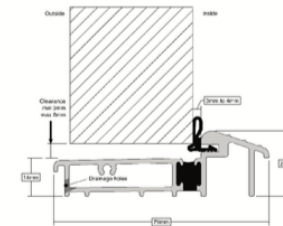

# FRAME OPTIONS

**LSL150**  
150mm Cill

**LSL180**  
180mm Cill

**LSL085**  
85mm Stub Cill

**LAN106**  
20mm Frame  
Extension

**LCC016**  
48mm Composite  
Door Outer Frame

Low PVC Chamfered Threshold

**LSC016**  
48mm Composite  
Door Outer Frame

Low PVC Sculptured Threshold

**AM5EX-70**

**AM5-EX**

**AM3**

**AM3-70**