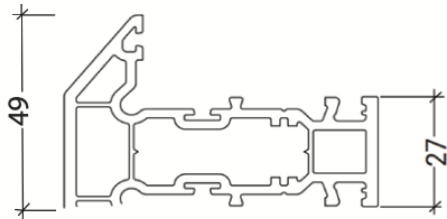

# FRAME OPTIONS

**LSL150**  
150mm Cill

**LSL180**  
180mm Cill

**LSL085**  
85mm Stub Cill

**LAN106**  
20mm Frame  
Extension

**LCC016**  
48mm Composite  
Door Outer Frame

Low PVC Chamfered Threshold

**LSC016**  
48mm Composite  
Door Outer Frame

Low PVC Sculptured Threshold

**AM5EX-70**

**AM5-EX**

**AM3**

**AM3-70**