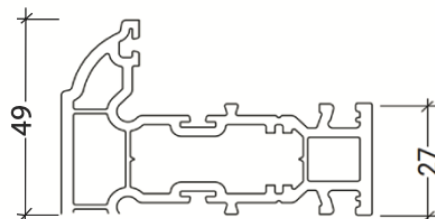

# FRAME OPTIONS

**LSL150**  
150mm Cill

**LSL180**  
180mm Cill

**LSL085**  
85mm Stub Cill

**LAN106**  
20mm Frame  
Extension

**LCC016**  
48mm Composite  
Door Outer Frame

Low PVC Chamfered Threshold

**LSC016**  
48mm Composite  
Door Outer Frame

Low PVC Sculptured Threshold

**AM5EX-70**

**AM5-EX**

**AM3**

**AM3-70**