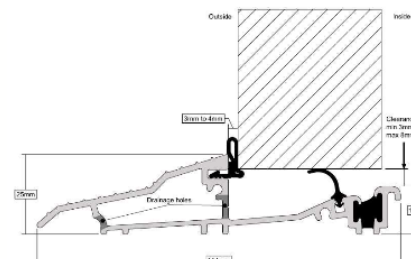

# FRAME OPTIONS

**LSL150**  
150mm Cill

**LSL180**  
180mm Cill

**LSL085**  
85mm Stub Cill

**LAN106**  
20mm Frame  
Extension

**LCC016**  
48mm Composite  
Door Outer Frame

Low PVC Chamfered Threshold

**LSC016**  
48mm Composite  
Door Outer Frame

Low PVC Sculptured Threshold

**AM5EX-70**

**AM5-EX**

**AM3**

**AM3-70**