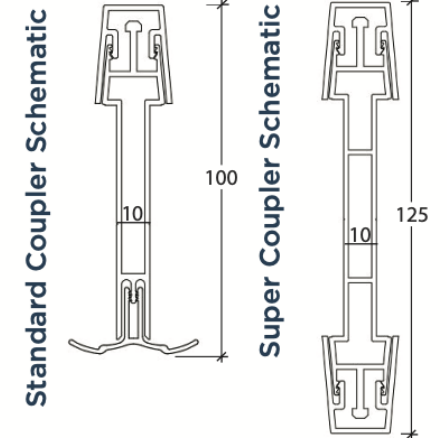

# FRAME OPTIONS

**LSL150**  
150mm Cill

**LSL180**  
180mm Cill

**LSL085**  
85mm Stub Cill

**LAN106**  
20mm Frame  
Extension

**LCC016**  
48mm Composite  
Door Outer Frame

Low PVC Chamfered Threshold

**LSC016**  
48mm Composite  
Door Outer Frame

Low PVC Sculptured Threshold

**AM5EX-70**

**AM5-EX**

**AM3**

**AM3-70**