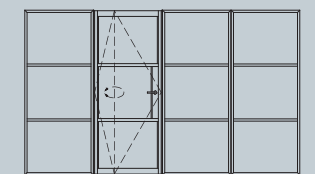

FIXED SCREEN

SINGLE DOOR

DOUBLE DOOR

PIVOT DOOR

SLIDING DOOR

SLIDING DOUBLE DOOR

OFFSET SINGLE SLIDING DOOR

OFFSET DOUBLE SLIDING DOOR

Pivot Screen

Our pivot screen options provides the flexibility to instantly change the way the internal space is configured. Available up to 2 metres wide and with standard or soft close options.

DOOR SASH SPECIFICATIONS