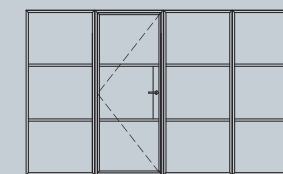

FIXED SCREEN

SINGLE DOOR

DOUBLE DOOR

PIVOT DOOR

SLIDING DOOR

SLIDING DOUBLE DOOR

OFFSET SINGLE SLIDING DOOR

OFFSET DOUBLE SLIDING DOOR

Pivot Screen

Our pivot screen options provides the flexibility to instantly change the way the internal space is configured. Available up to 2 metres wide and with standard or soft close options.

DOOR SASH SPECIFICATIONS