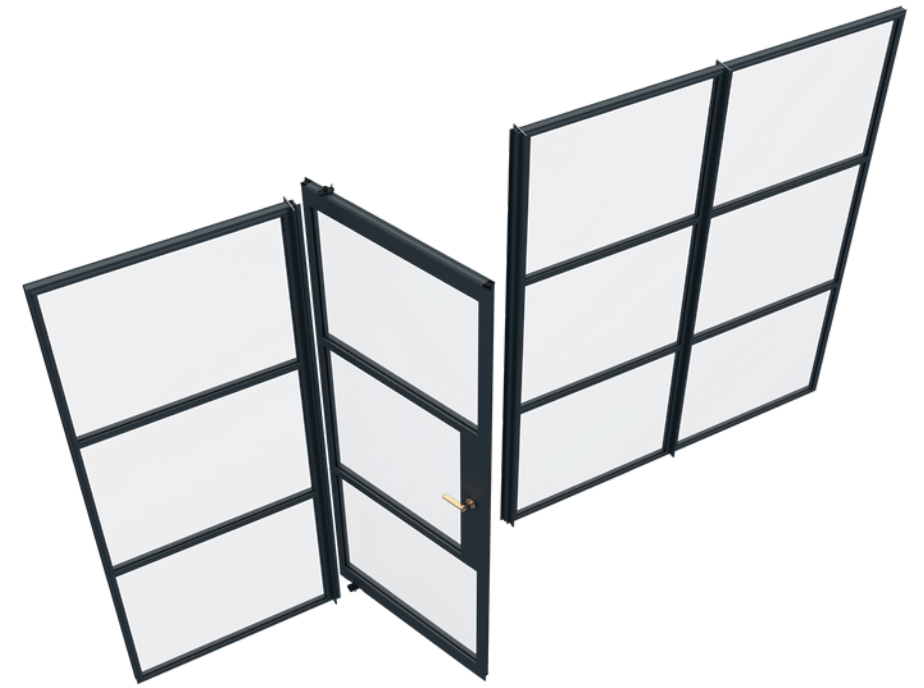

DOOR SASH SPECIFICATIONS

Maximum Width	2000mm
Minimum Width	400mm
Maximum Height	2500mm
Maximum Weight	100kg
Door	Single or double
Glazing	6mm, 8mm, 4-10-4mm or 18mm
Colour	Various powder coating colours available with a 25 year guarantee