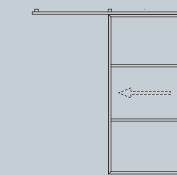

FIXED SCREEN

SINGLE DOOR

DOUBLE DOOR

PIVOT DOOR

SLIDING DOOR

SLIDING DOUBLE DOOR

OFFSET SINGLE SLIDING DOOR

OFFSET DOUBLE SLIDING DOOR

Pivot Screen

Our pivot screen options provides the flexibility to instantly change the way the internal space is configured. Available up to 2 metres wide and with standard or soft close options.

DOOR SASH SPECIFICATIONS