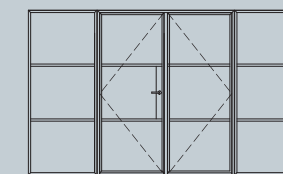

FIXED SCREEN

SINGLE DOOR

DOUBLE DOOR

PIVOT DOOR

SLIDING DOOR

SLIDING DOUBLE DOOR

OFFSET SINGLE SLIDING DOOR

OFFSET DOUBLE SLIDING DOOR

Pivot Screen

Our pivot screen options provides the flexibility to instantly change the way the internal space is configured. Available up to 2 metres wide and with standard or soft close options.

DOOR SASH SPECIFICATIONS