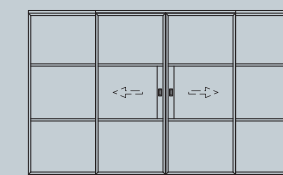

FIXED SCREEN

SINGLE DOOR

DOUBLE DOOR

PIVOT DOOR

SLIDING DOOR

SLIDING DOUBLE DOOR

OFFSET SINGLE SLIDING DOOR

OFFSET DOUBLE SLIDING DOOR

Pivot Screen

Our pivot screen options provides the flexibility to instantly change the way the internal space is configured. Available up to 2 metres wide and with standard or soft close options.

DOOR SASH SPECIFICATIONS