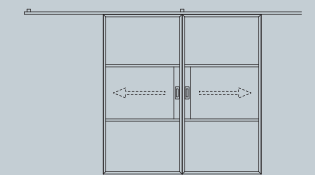

FIXED SCREEN

SINGLE DOOR

DOUBLE DOOR

PIVOT DOOR

SLIDING DOOR

SLIDING DOUBLE DOOR

OFFSET SINGLE SLIDING DOOR

OFFSET DOUBLE SLIDING DOOR

Pivot Screen

Our pivot screen options provides the flexibility to instantly change the way the internal space is configured. Available up to 2 metres wide and with standard or soft close options.

DOOR SASH SPECIFICATIONS