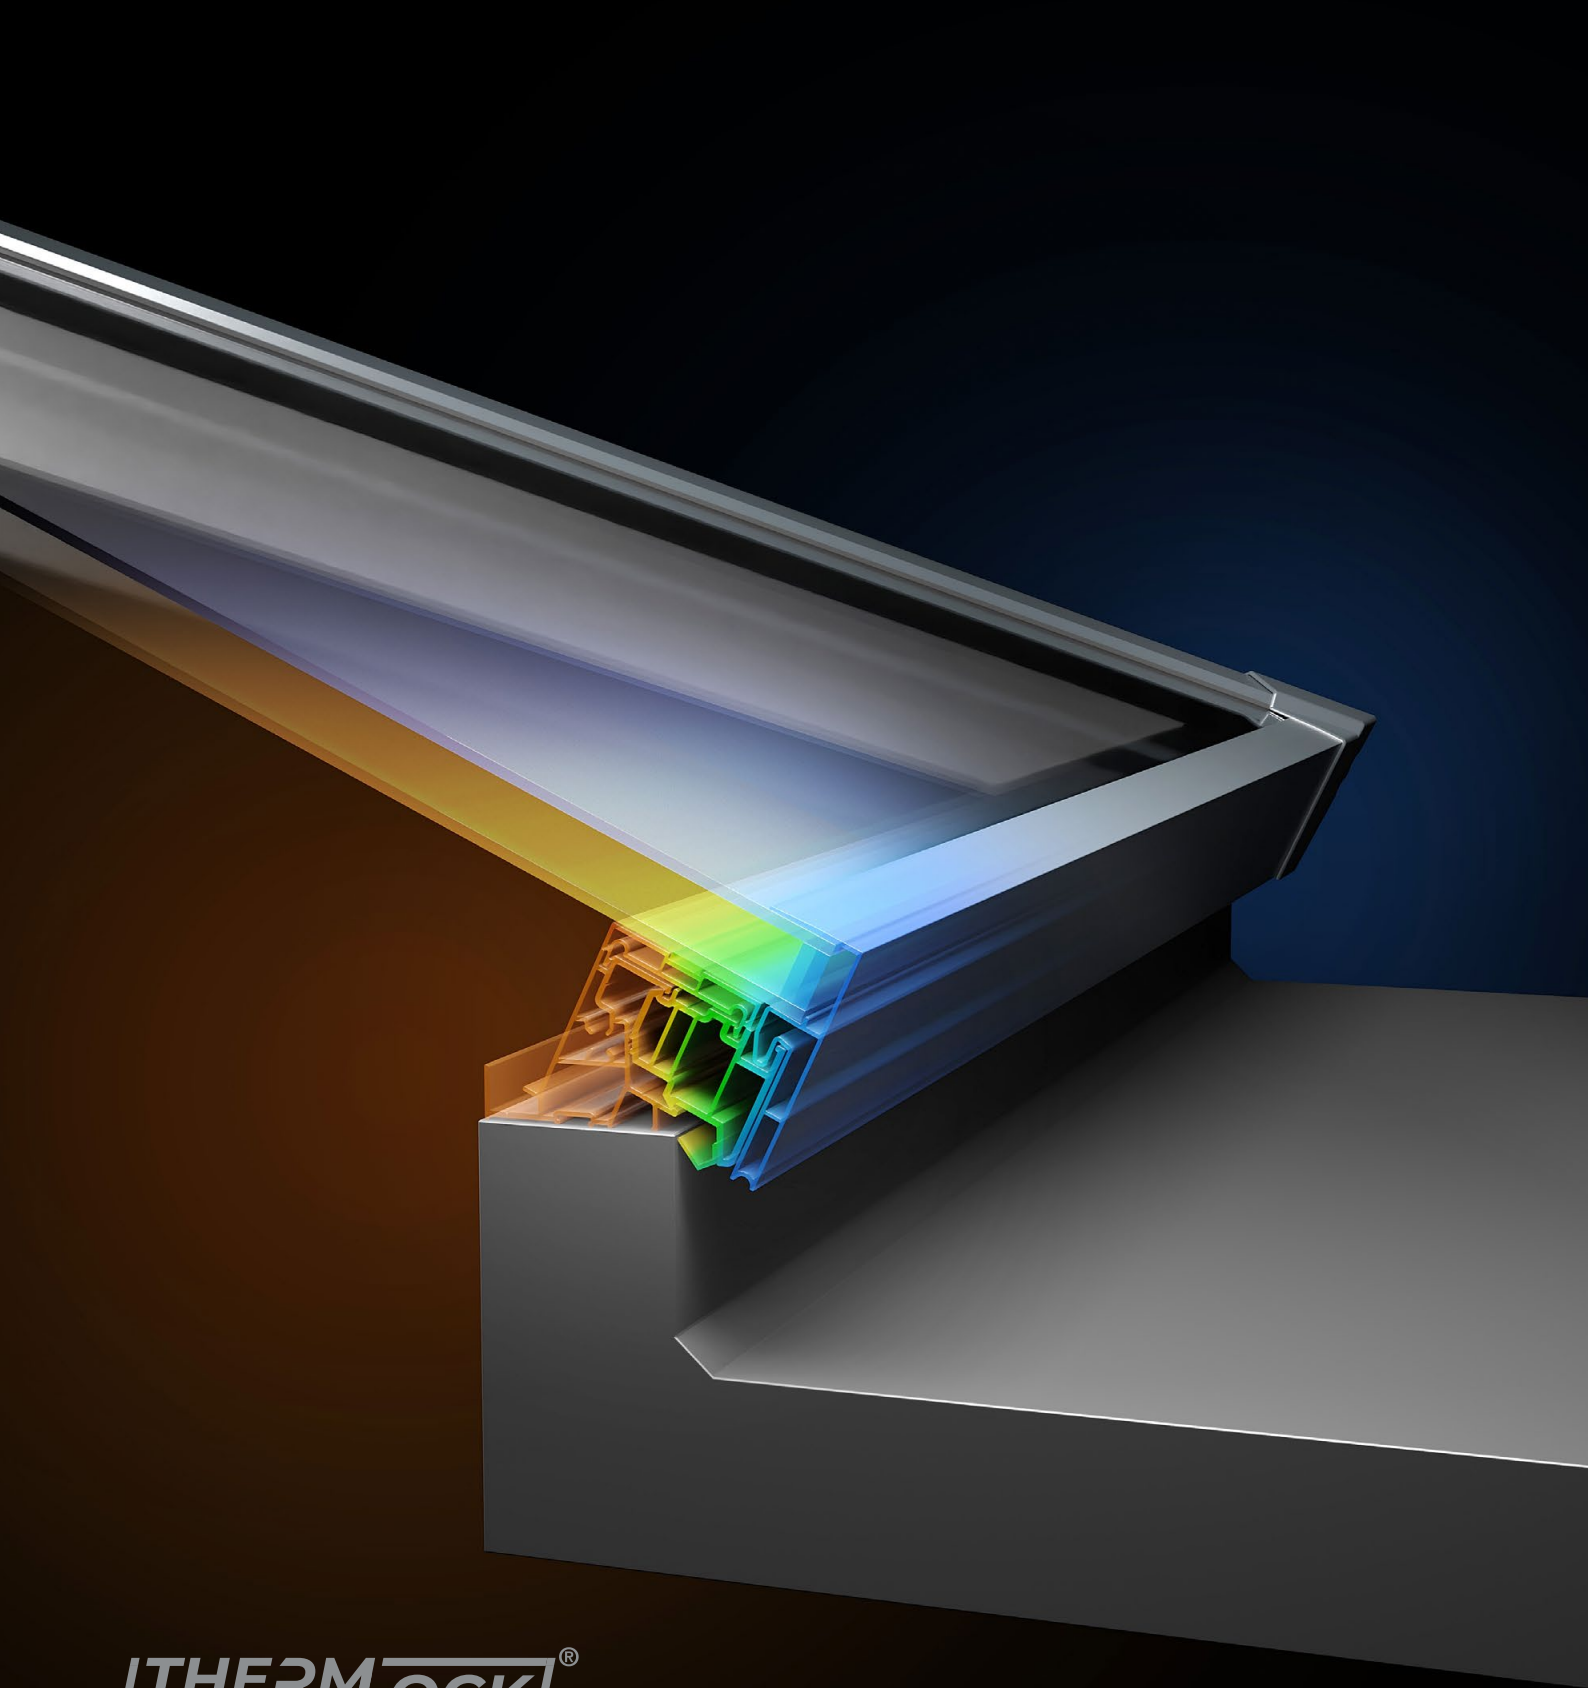

an easy way to enter your property via your flat roof lantern. All of these innovative features combined make Sheerline's S1 system the UK's most secure aluminium lantern roof*. So if you are looking for a lantern that comes with extra peace of mind as standard – then we have you covered.

**Mainstream residential roof lantern - not utilising bonded glass*

Whatever the weather Thermlock® technology helps keep you comfortable and heating bills lower

The S1 lantern combines aluminium's clean lines with exceptional thermal performance and features our innovative Thermlock® multi-chamber technology to keep you and your property well insulated against the worst of the UK weather. This coupled to high performance 28mm glazing means our lantern roofs offer class leading thermal performance, far superior to traditional polyamide systems based around 24mm glazing. A unique co-extruded perimeter seal also ensures draughts and rain are kept safely outside. 28mm glazing also allows acoustic dampening glass to be fitted if required.

THERMLOCK[®] *technology inside*

With great looks from every angle – due to our unique ultra low line aesthetics

Slim, consistent 50mm rafter, hip and ridge sightlines maximise the light flooding into your home, creating bright, airy interiors and banishing gloom. The S1 lantern also features ultra low line aesthetics so rafter and hip top caps sit close to the glazing level on the exterior, creating a sleek modern look. Completing this refined architectural

appearance our corner and rafter end caps run perfectly in line with the perimeter of the lantern, so no unsightly angles jut out to spoil the perfect lines of this outstandingly beautiful high-performance aluminium lantern. Leaving you with the ideal balance of understated refinement, contemporary looks and exacting quality standards.