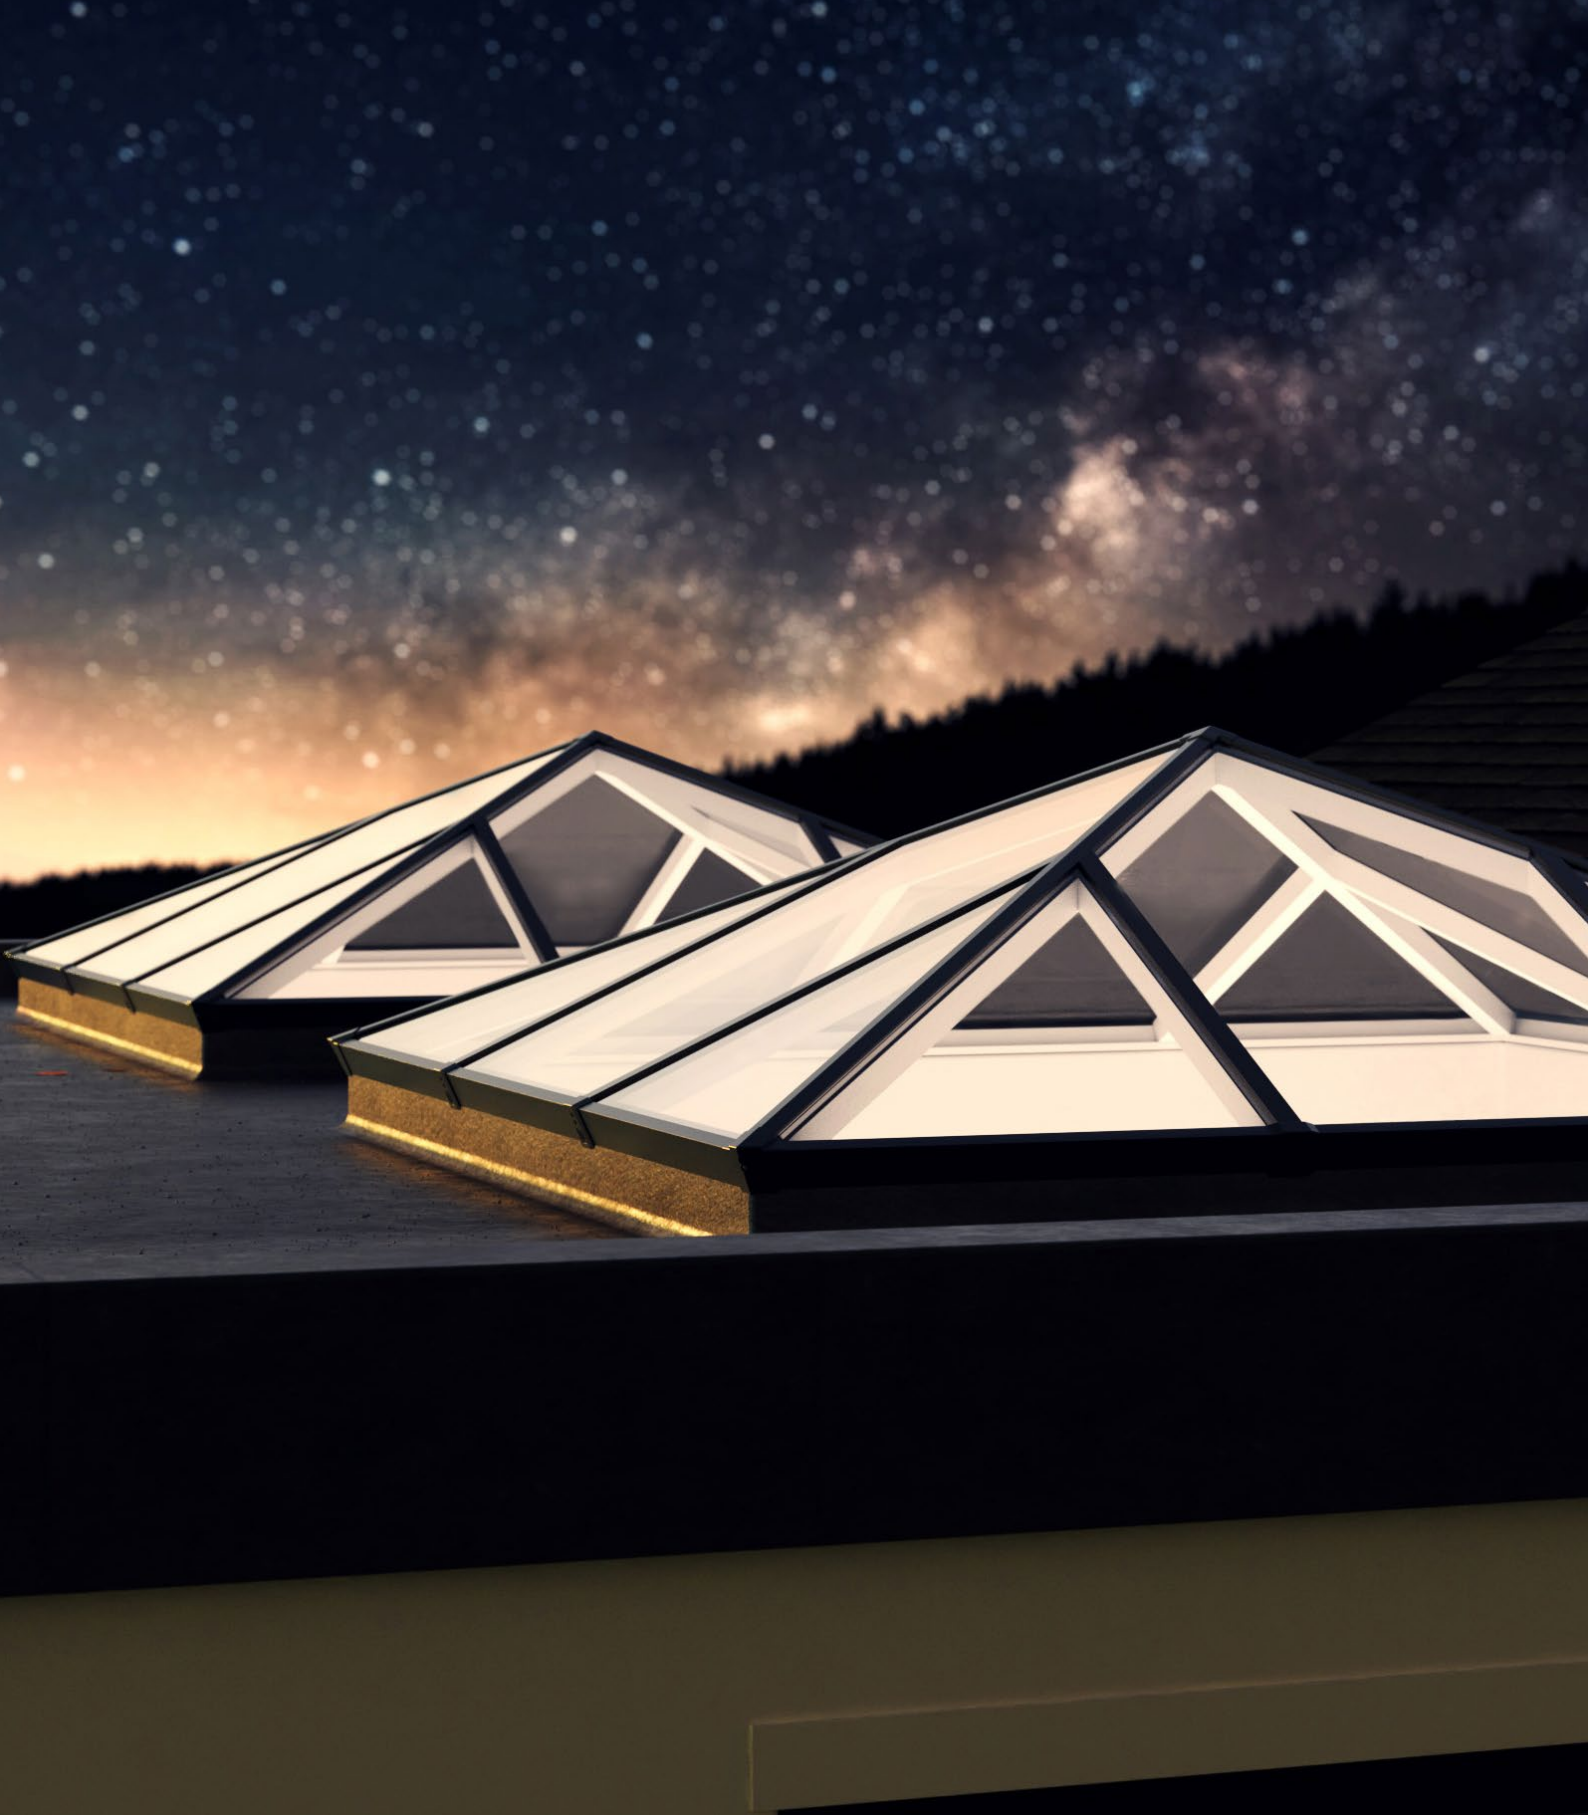

Choosing the right roof lantern for your home is an important decision. They should let in the maximum amount of light, yet keep heat in your home and would be intruders out. Letting you enjoy more natural light and amazing night time views of the stars, while bringing a sense of space and tranquillity to your home. This is why we have designed the S1 aluminium roof lantern from the ground up to meet your every need. Building on years of experience, we've incorporated many new innovative ideas to create a warmer, slimmer and much more secure roof lantern.

**Mainstream residential roof lantern - not utilising bonded glass*

Whatever the weather Thermlock® technology helps keep you comfortable and heating bills lower

The S1 lantern combines aluminium's clean lines with exceptional thermal performance and features our innovative Thermlock® multi-chamber technology to keep you and your property well insulated against the worst of the UK weather. This coupled to high performance 28mm glazing means our lantern roofs offer class leading thermal performance, far superior to traditional polyamide systems based around 24mm glazing. A unique co-extruded perimeter seal also ensures draughts and rain are kept safely outside. 28mm glazing also allows acoustic dampening glass to be fitted if required.

THERMLOCK[®] *technology inside*

With great looks from every angle – due to our unique ultra low line aesthetics

Slim, consistent 50mm rafter, hip and ridge sightlines maximise the light flooding into your home, creating bright, airy interiors and banishing gloom. The S1 lantern also features ultra low line aesthetics so rafter and hip top caps sit close to the glazing level on the exterior, creating a sleek modern look. Completing this refined architectural