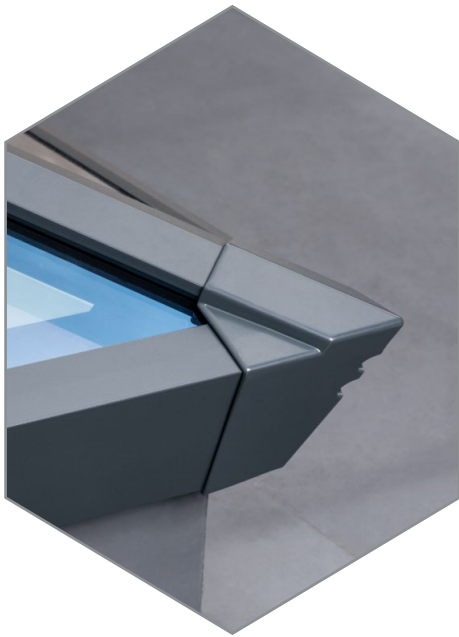

With great looks from every angle – due to our unique ultra low line aesthetics

Slim, consistent 50mm rafter, hip and ridge sightlines maximise the light flooding into your home, creating bright, airy interiors and banishing gloom. The S1 lantern also features ultra low line aesthetics so rafter and hip top caps sit close to the glazing level on the exterior, creating a sleek modern look. Completing this refined architectural