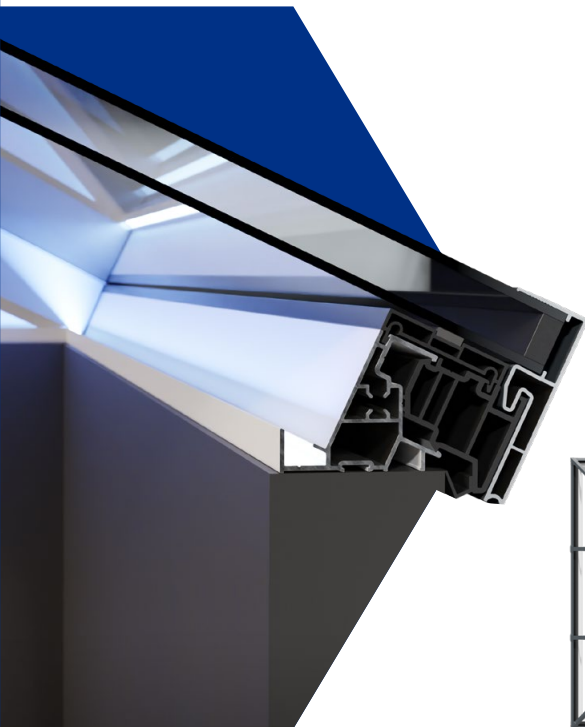

With a wide range of styles and sizes to suit every project

Sheerline aluminium roof lanterns are available in a choice of 13 styles from square 'pyramid' designs to grander options suitable for larger 'orangery' style installations.

Maximum sizes up to 3.2m by an impressive 6m long, all set at a 25° pitch and all weather rated for the whole of the UK*.

Our 3 way option allows for bigger spans to be catered for without the need for jack rafters.

SI lanterns also feature an integral LED light channel around the perimeter of the roof – giving you an easy way to add mood lighting and create the final touch of individuality for your interior.

*Rated for a snow load of 1.2 kN/m². Covering the whole of the UK up to 200m altitude.