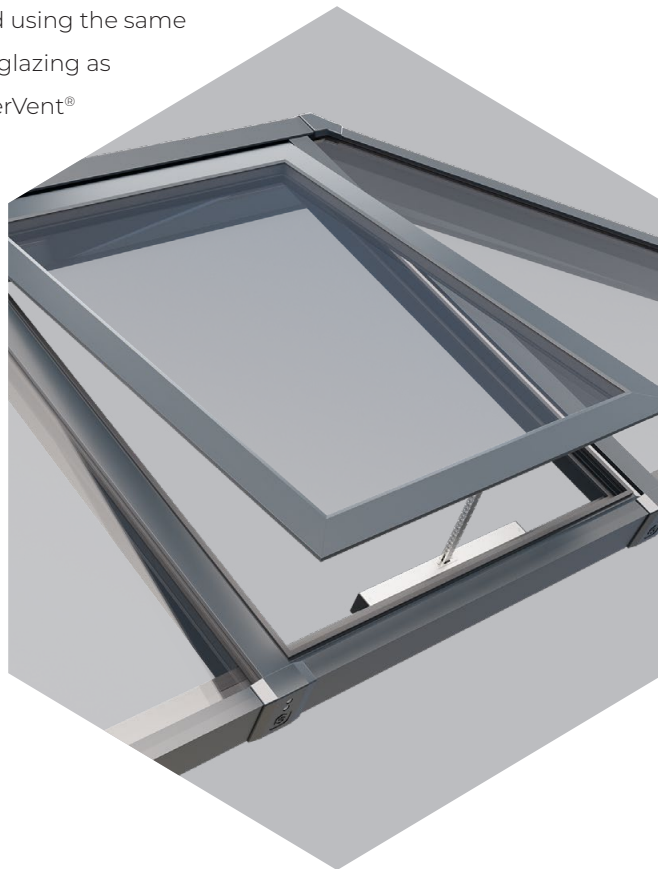

SHEERVENT®

Flush Intelligent Ventilation

With a sleek minimalist design that sits perfectly flush with S1's discrete rafter bars, and with optional powered actuators that can be intelligently automated, Sheerline has reimagined roof vents, bringing them into the 21st century at last. Dispensing with the need for muntin bars, which are prone to issues, SheerVent® offers reliable ventilation without the risk of leaks.

Fully thermally broken and using the same high-performance 28mm glazing as the rest of the S1 roof, SheerVent® adds a versatile option to ventilate your room via your S1 lantern and prevent excessive heat build up.

Optional rain, and rain, wind and light sensors can automate the closing of your roof vent for added peace of mind.