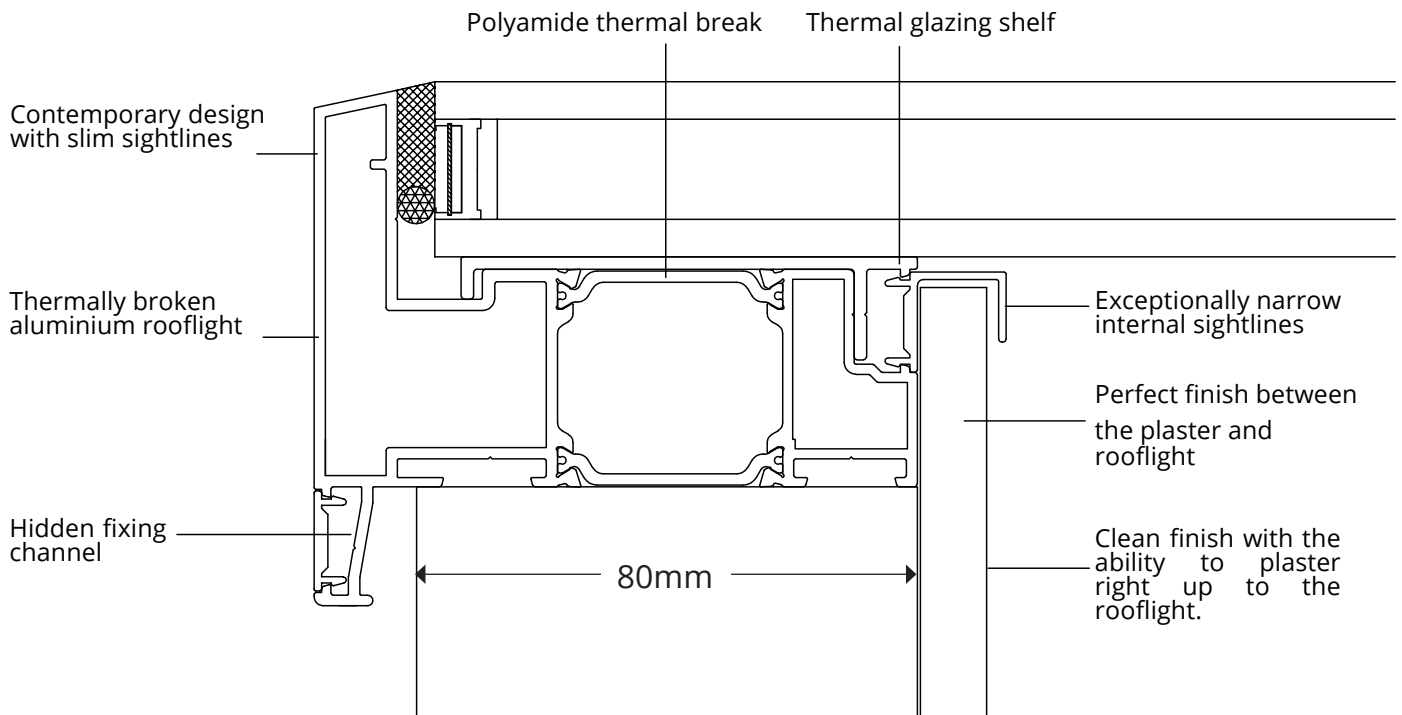

TECHNICAL SPECIFICATION