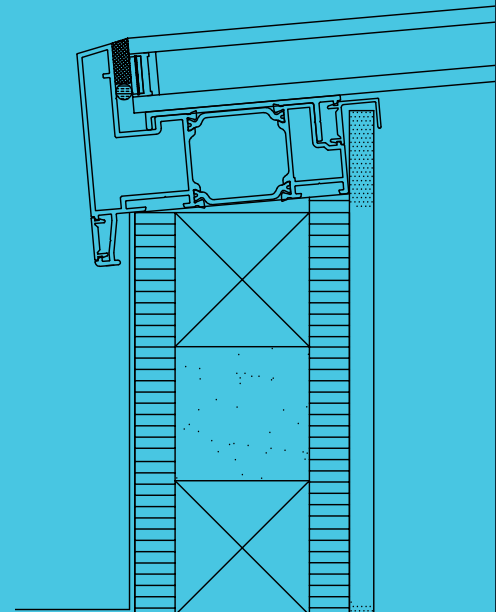

WHY ATLAS?

- Unrivalled design aesthetics
- Market leading thermal performance
- Wide choice of colours: white, grey, black or dual colours - grey outside, white inside or black outside, white inside
- All powder coated components are colour guaranteed for 25 years
- 10 year seal and easy clean coating warranty as standard
- Low e insulated toughened double glazed as standard
- Low maintenance, solar control glass options available
- Electrical opening rooflights available on request