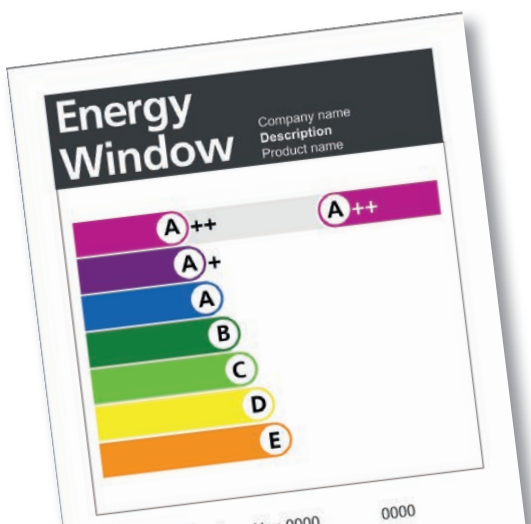

### Windows that make the grade

Window Energy Ratings are a simple, clear and easily understood method of informing customers of the relative energy efficiency of a particular window. The windows are rated on an 'A++' to 'E' scale, which is consistent with other products such as lightbulbs and white goods. An 'A++' rating signifies the most energy-efficient products, a 'E' the least efficient. Current Building Regulations require a 'B' rating for replacement windows. Our windows can be designed to achieve any rating on this scale, according to your needs and budget. If you're looking for low U-values, our windows can achieve as low as 0.9 W/m<sup>2</sup>K\* with Building Regulations for replacement windows requiring a U-value of 1.4 W/m<sup>2</sup>K.

## Comfortable homes with lower running costs

Windows have a vital role to play in conserving energy in buildings, since 10% of the heat escaping from an average home is lost through its windows.\* Choosing the right combination of glazing and window frames is essential to improve the energy efficiency of your home, reduce your energy costs and, crucially, create a comfortable living environment for you and your family – all year round.

## Window Energy Ratings

Windows and doors rated on an A++ to E scale