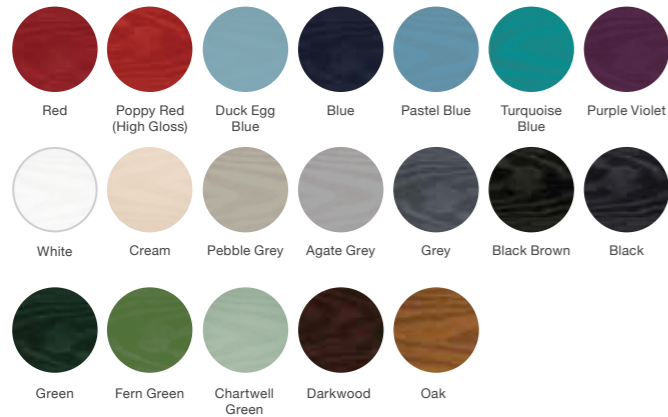

### Colours

### Glass Patterns

2 Panel 1 Grill, Blue Internal Colour, Clear Glass