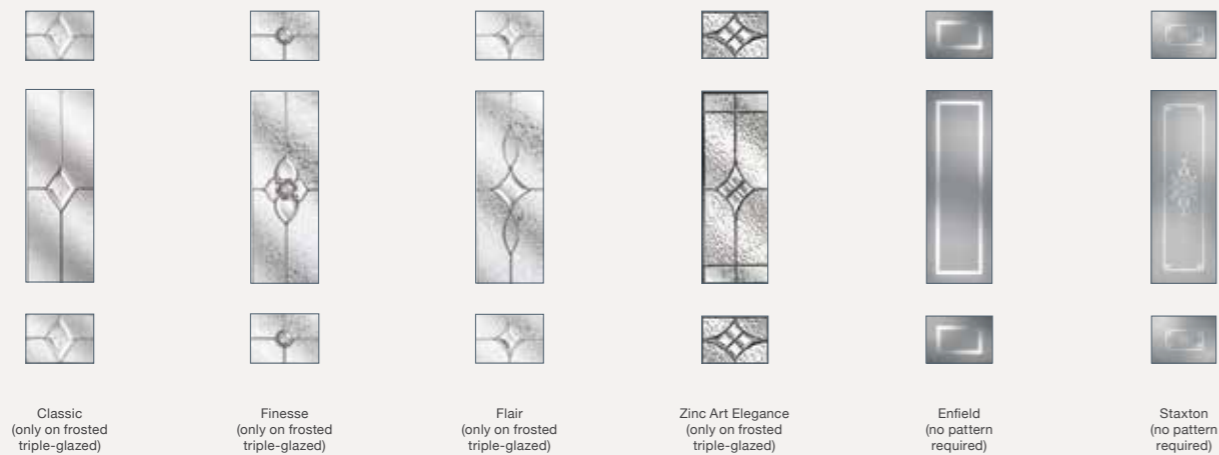

Glass Designs

Mid 3 Square, Cream, Long Bar Handle, Flair Glass