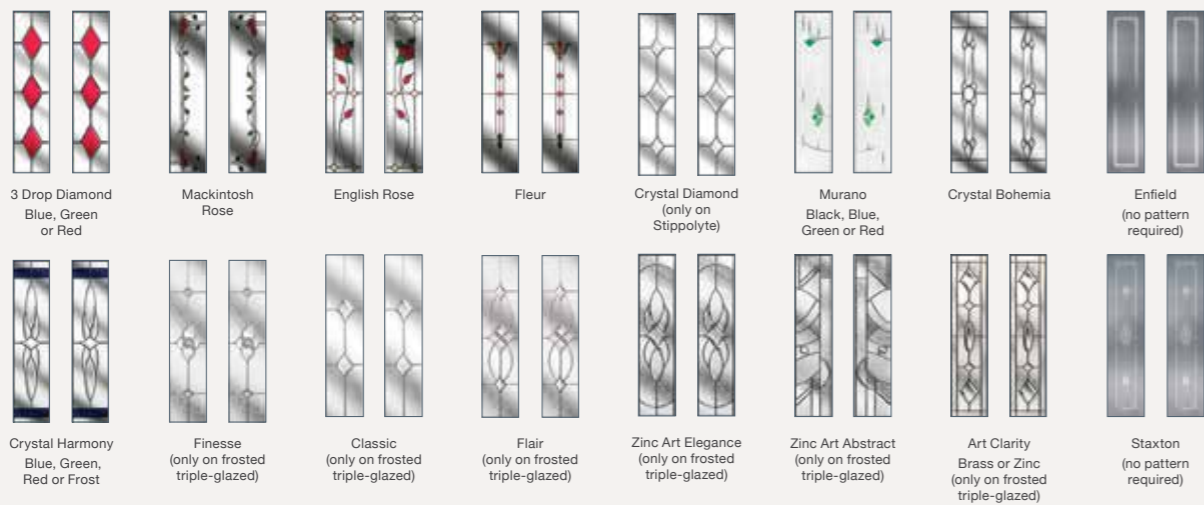

Glass Designs

2 Panel 2 Square, White, Flair Glass