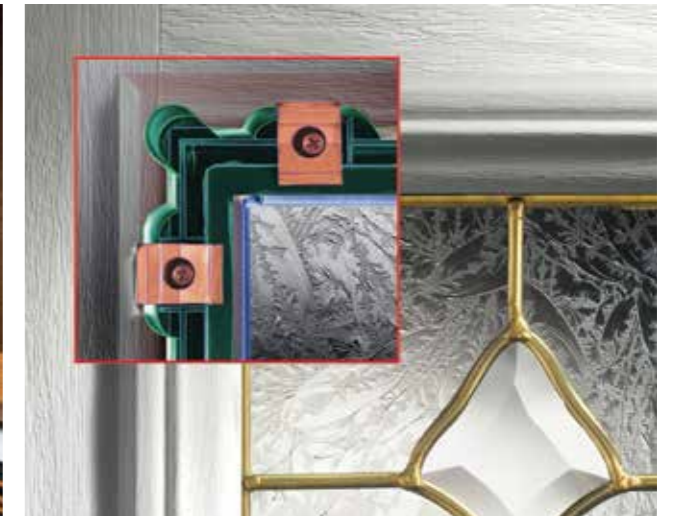

Unique Reglazeable Cassettes

Reglazeable Cassette; our patented reglazeable cassettes mean the glass can be swapped out or replaced without the need to replace the entire door.