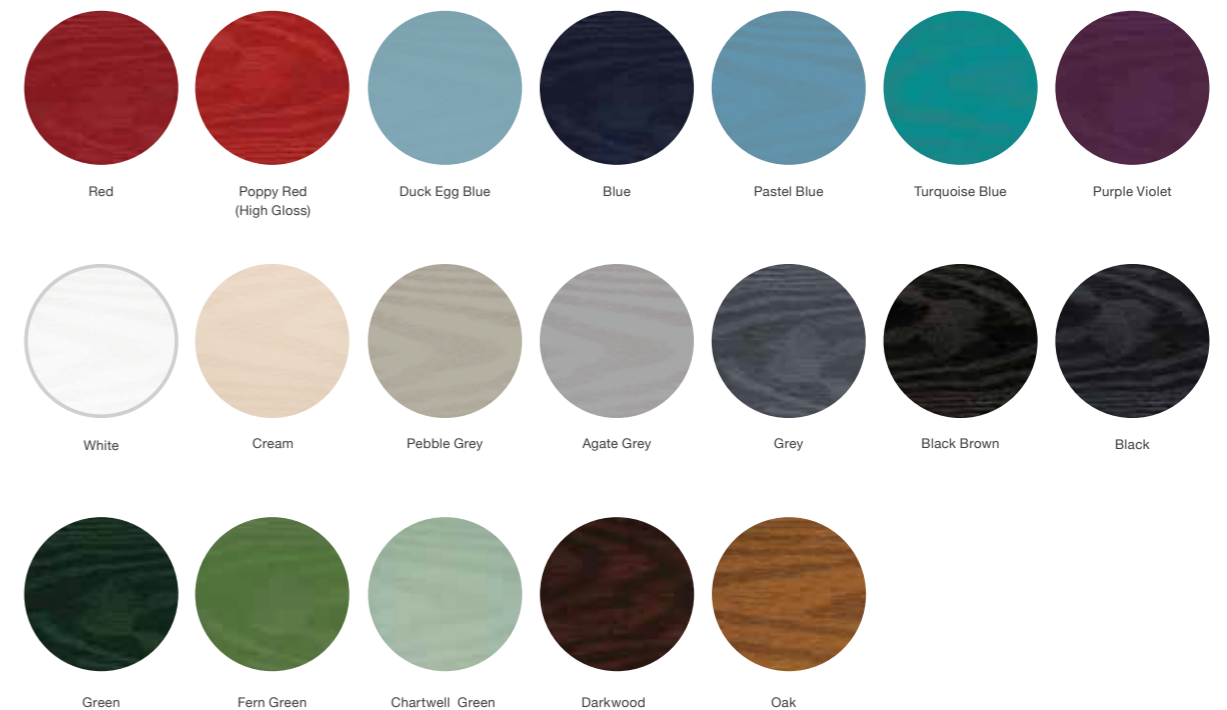

## Colours

# Colour Options

The doors in our collection are available in a diverse range of colours (both sides) to suit the character of your home. Please note: if you select a wood-grain colour on both sides of your door, this will only be available in certain door styles.