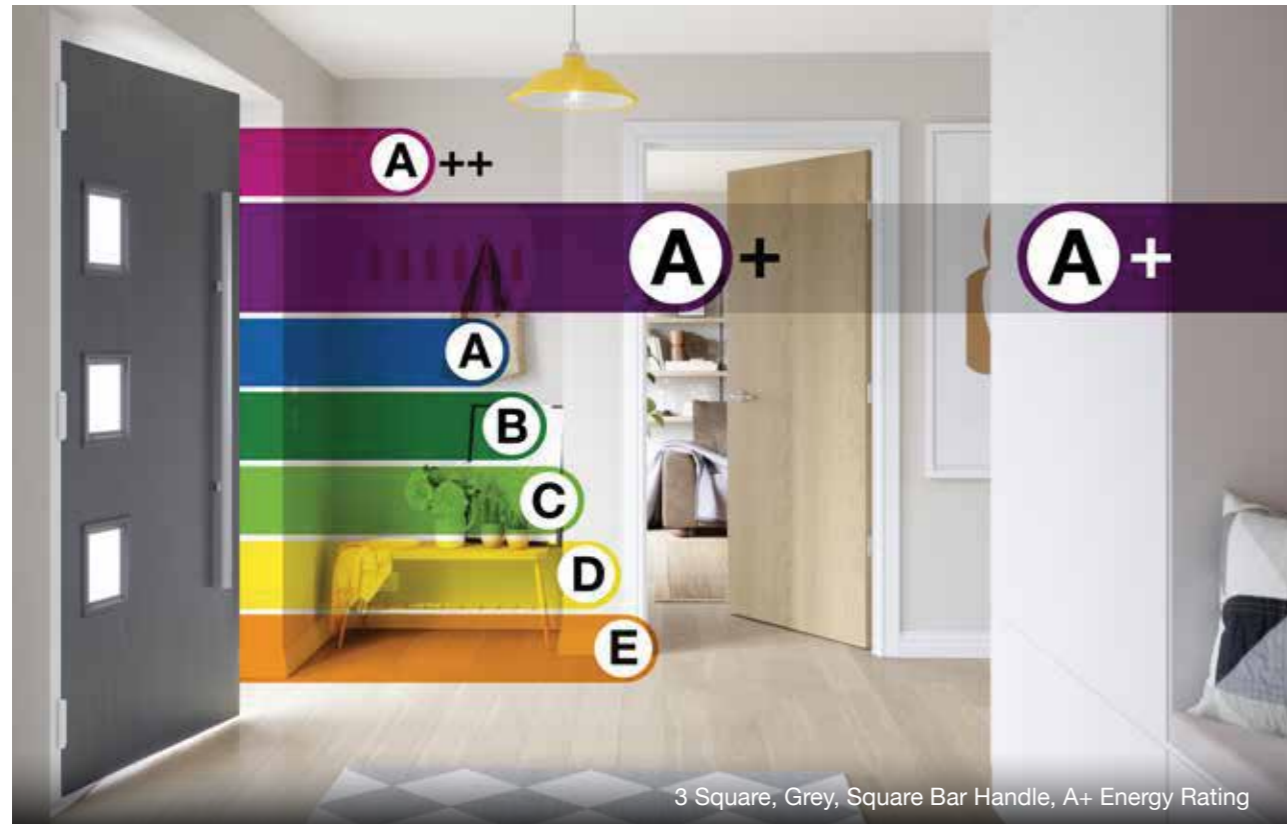

Energy Ratings

Every Door-Stop door is issued with a bespoke energy rating certificate – based on expert data from the Build Research Establishment and accredited by the British Fenestration Ratings Council (BFRC).

Door Energy Ratings by Door Style

Door Style	1	2	3	4	5	6	7	8	9	10	11	12	13	14	15	16	17	18	19	20
Standard Glass	D	D	D	A+	D	D	D	A+	A+	A+	D	D	A+	D	A+	A+	D	D	D	D
Thermal Glass	B	B	B	A+	B	B	B		A+	A+	B	B	A+	B					B	B
Triple Glazed	B	B	B	A+	B	B	B		A+	A+	B	B	A+	B					B	B

Door Style	21	22	23	24	25	26	27	28	29	30	31	32	33	34	35	36	37	38	39	40
Standard Glass	A+	D	A+	A+	A+	D	A+	A+	A+	D	D	D	D	D	D	D	D	D	D	A+
Thermal Glass	A+	B	A+	A+	A+	B	A+	A+	A+	B	B	B	B	B	B	B	B	B	B	A+
Triple Glazed	A+	B	A+	A+	A+	B	A+	A+	A+	B	B	B	B	B	B	B	B	B	B	A+

Eco Friendly & Weather Proof

As a responsible manufacturer, we spend a lot of time ensuring that we fulfil our obligations to creating a more sustainable future.

Green doors – now available in every colour

From day one we chose to use a calcium zinc-based compound in the extrusion of the door frame (which we make in different lengths to avoid waste) because it's much kinder to the planet than lead-based additives.

The door's inner rigid foam system is completely, utterly, one hundred percent CFC-free.

Reducing our carbon footprint

We've taken big steps to reduce our own carbon footprint too. Door-Stop doors are made right here in the UK, unlike the products of other door companies. And we carefully plan all our delivery routes to cut down the amount of fuel we use.

Other manufacturers look at our doors and go green with envy - we're just greener.

GRP – The Longest Product Lifespan*

Door Type	Expected Life	Maintenance
Softwood Door	25 Years	Paint, 5 Years
Hardwood Door	35 Years	Paint, 5 Years
Steel Composite Door	30 Years	Wipe Clean
PVC Composite Door	25 Years	Wipe Clean
GRP Composite Door	35 Years	Wipe Clean
PVC Panel Door	20 Years	Wipe Clean