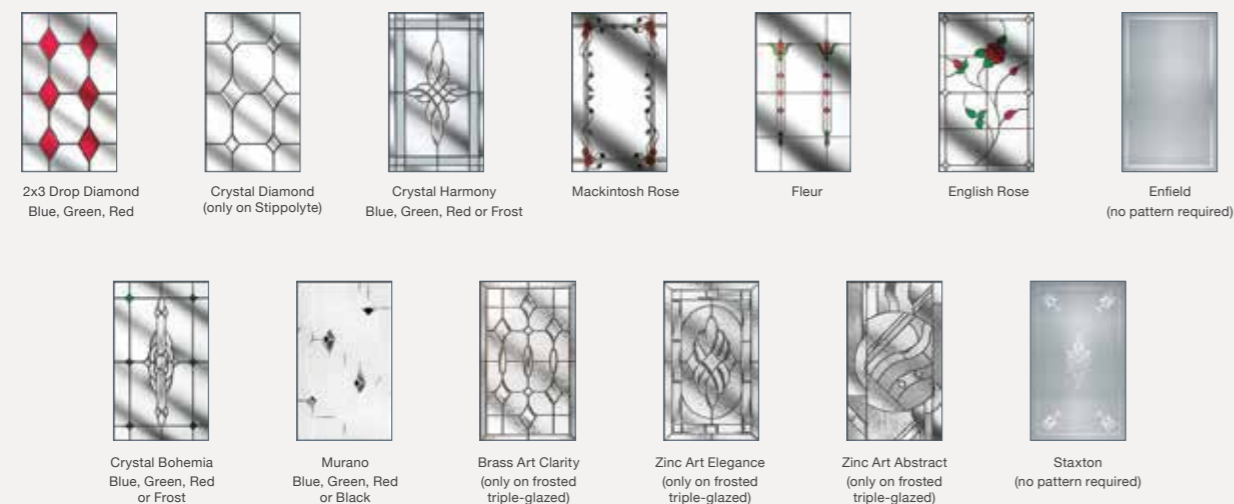

Glass Designs