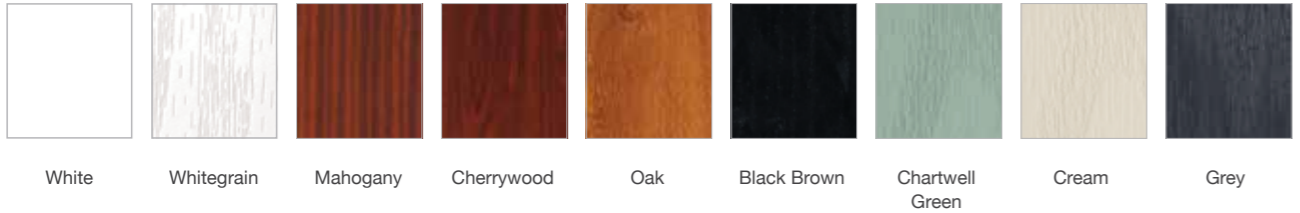

Frame Colours