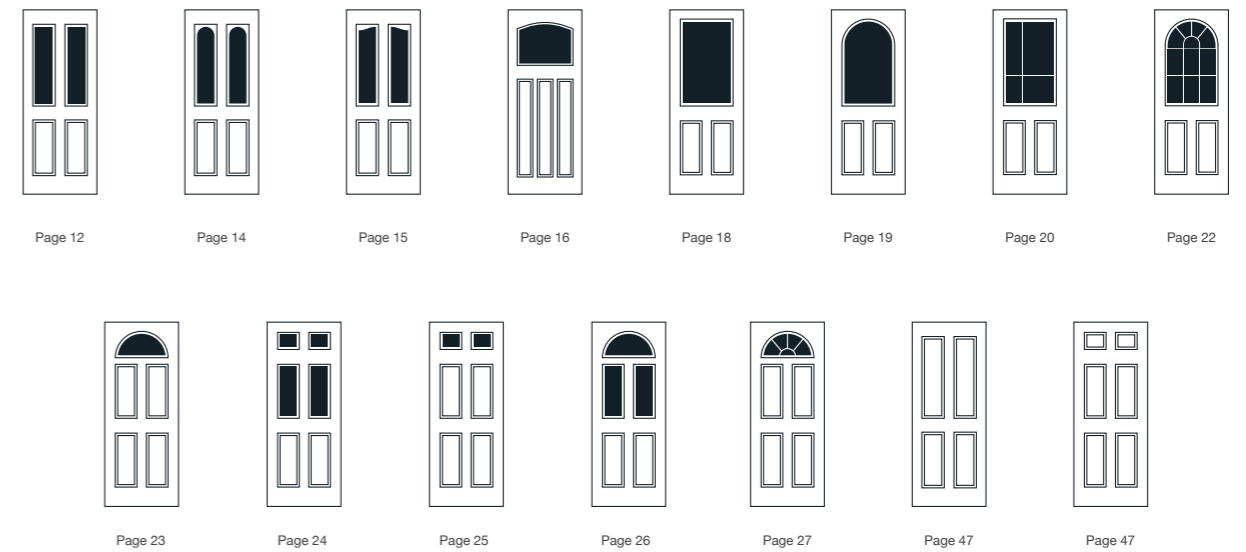

# Timeless, Classic Designs

Our selection of Traditional door styles offer both expressive style and enduring performance.

With a host of customisable options to choose from across colour palette, glazing, ironmongery and security, these elegant doors provide the strength and beauty to make a bold statement, whatever your property style.