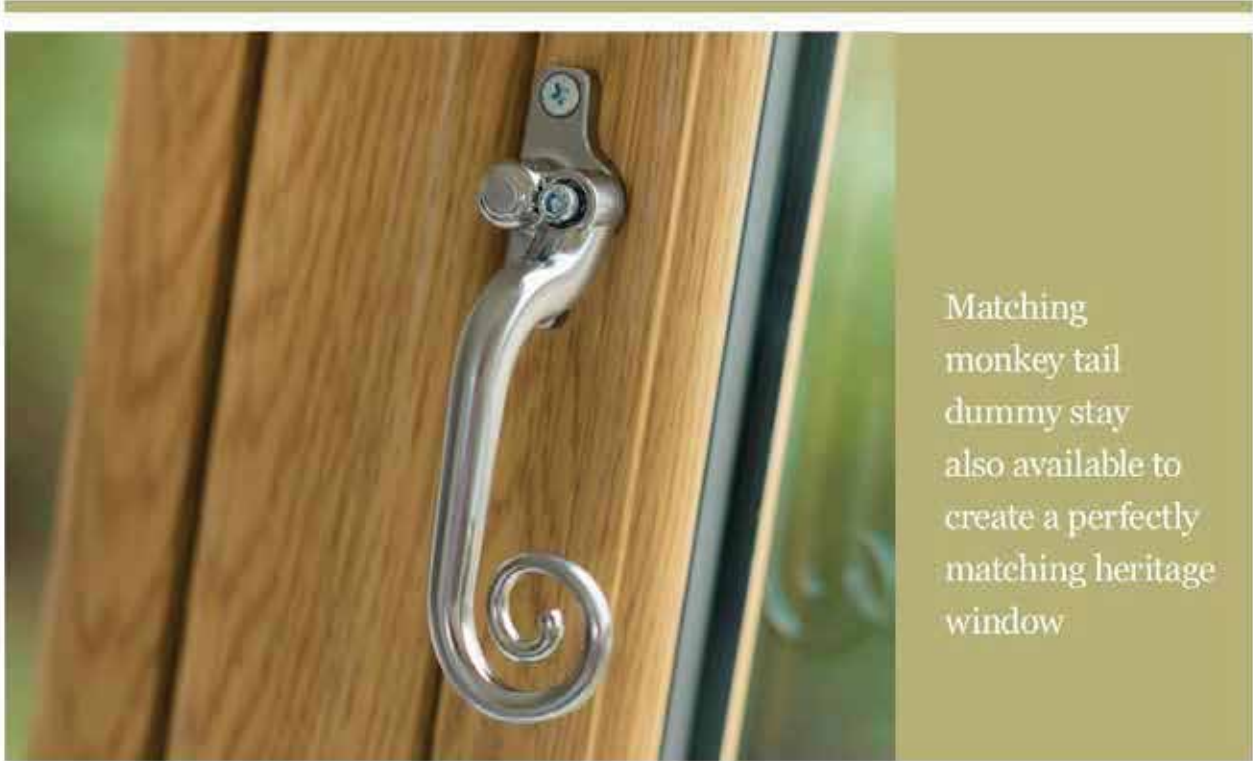

### Teardrop Handle

A unique, traditionally designed teardrop handle that fits perfectly with the Heritage window collection. The Teardrop handle grip has been ergonomically designed to fit perfectly in the palm of your hand. Due to its twist on the classic handle shape it is suitable for all our Heritage styles, most rooms and most interior schemes, you just need to choose the best colour option for you. As well as Antique Black, this hardware boasts Fab & Fix's unique and patented Hardex finish in chrome, graphite and gold.

### Traditional Peg Stays

Matching traditional peg stays are available to create a perfectly matching Heritage window. Available in Antique Black, Hardex Chrome, Hardex Graphite and Hardex Gold.

\* Only dummy peg stays can be fitted with the Flush Sash option

## HERITAGE WINDOW COLLECTION